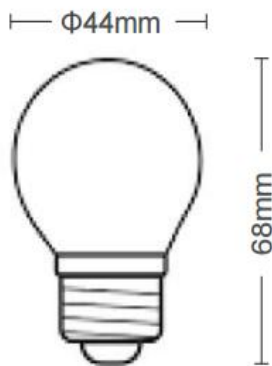

Material: PC

Ambient Temperature: -20°C<ta<+40°C

Body Color: WHITE

Product Size (mm): 44x68

Lighting

Lumen (Lm): 120

Luminaire efficacy (Lm/W): 60

Colour Temperature: 2700K (WARM WHITE)

Beam Angle: 270°

CRI: Ra >80

Lifetime (Hours); 20000

EEL : G

Packing Informations

Pieces/Outbox: 100

Outbox Size (mm): 250x250x290

Outbox G.W. (Kg): 1,51

Outbox Volume (m³): 0,0181

Unit Weight (Gr): 15,1

Barcode : 6970233830207

Technical Drawing

Light Distribution Curve

System Definition: VT/COLORLED/G45/E27/2W/2700K/LED BULB

VITO EUROPE

102 Iztochna Tangenta str. 4th Floor