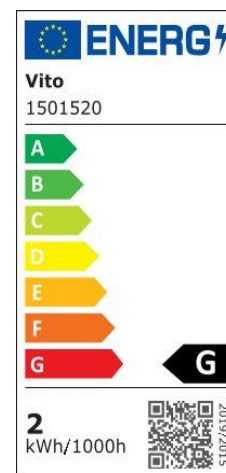

Product Data Sheet

BULBS & TUBES

COLORLED 2W G45 E27

CODE: 1501520

Area of application

Colored LED bulbs are designed to create vibrant lighting effects and enhance atmosphere in decorative, residential, and commercial spaces.

Product Advantages

COLORLED is an economic family of LED bulbs suitable for entertainment places in commercial & residential areas. Available in different light color options. G45/G60/S14 models are all with E27 socket for desired lighting flexibility. Contains no mercury, no UV & IR, no dazzling, flicker-free, outstanding heat dissipation materials.