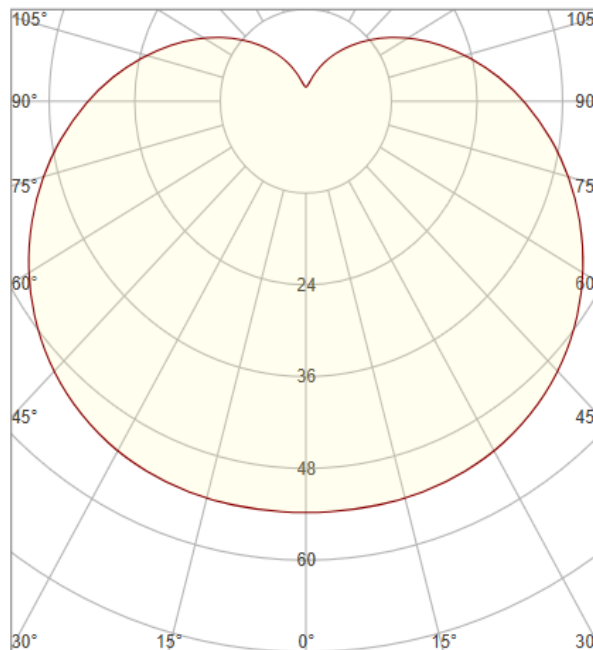

Material: PC

Ambient Temperature: -20°C<ta<+40°C

Body Color: WHITE

Product Size (mm): 44x68

Lighting

Lumen (Lm): 120

Luminaire efficacy (Lm/W): 60

Colour Temperature: 2700K (WARM WHITE)

Beam Angle: 270°

CRI: Ra >80

Lifetime (Hours); 20000

EEL : G

Packing Informations

Pieces/Outbox: 100

Outbox Size (mm): 250x250x290

Outbox G.W. (Kg): 1,51

Outbox Volume (m³): 0,0181

Unit Weight (Gr): 15,1

Barcode : 6970233830207

Technical Drawing

Light Distribution Curve

System Definition: VT/COLORLED/G45/E27/2W/2700K/LED BULB

VITO EUROPE

102 Iztochna Tangenta str. 4th Floor