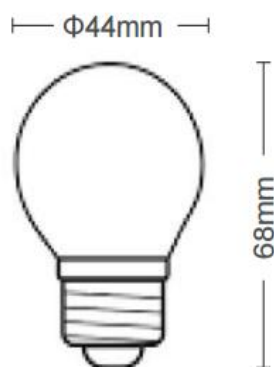

Product Data Sheet

BULBS & TUBES

COLORLED 2W G45 E27

CODE: **1501530**

Product Features

Electrical

Power (Watt): 2
Voltage: 180-240V AC ~ 50/60Hz
Power Factor: >0.9
Electrical Protection: Class II
Surge Protection: --
Dimmability: NO
Switch Cycle (Times): 20000

Material Characteristics

IP Class: IP20
IK Class: -
Material: PC
Ambient Temperature: -20°C<ta<+40°C
Body Color: WHITE
Product Size (mm): 44x68

Technical Drawing

Lighting

Lumen (Lm): 120
Luminaire efficacy (Lm/W): 60
Colour Temperature: 6400K (COOL WHITE)
Beam Angle: 270°
CRI: Ra >80
Lifetime (Hours); 20000
EEL : G

Packing Informations

Pieces/Outbox: 100
Outbox Size (mm): 250x250x290
Outbox G.W. (Kg): 1,51
Outbox Volume (m³): 0,0181
Unit Weight (Gr): 15,1
Barcode : 6970233830214