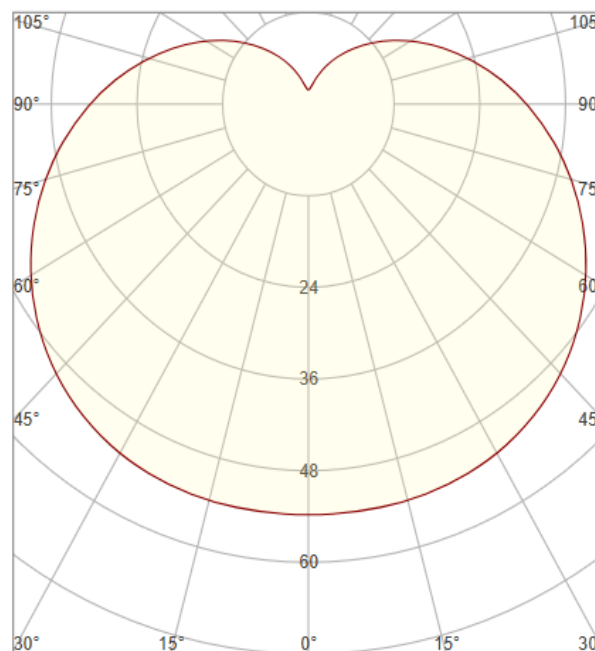

Light Distribution Curve

System Definition: VT/COLORLED/G45/E27/2W/6400K/LED BULB

VITO EUROPE

102 Iztochna Tangenta str. 4th Floor

P.C. 1528, Sofia/Bulgaria

Phone: +359 2 4341575

E-mail: info@vitoeurope.com

www.vitolighting.com