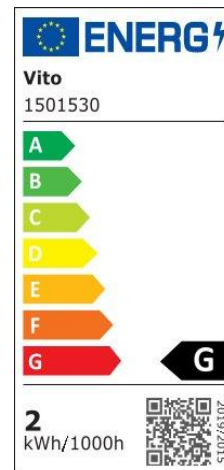

Product Data Sheet

BULBS & TUBES

COLORLED 2W G45 E27

CODE: 1501530

Area of application

Colored LED bulbs are designed to create vibrant lighting effects and enhance atmosphere in decorative, residential, and commercial spaces.

Product Advantages

COLORLED is an economic family of LED bulbs suitable for entertainment places in commercial & residential areas. Available in different light color options. G45/G60/S14 models are all with E27 socket for desired lighting flexibility. Contains no mercury, no UV & IR, no dazzling, flicker-free, outstanding heat dissipation materials.