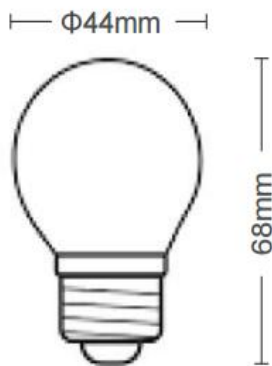

Product Data Sheet

BULBS & TUBES

COLORLED 2W G45 E27

CODE: **1501540**

Product Features

Electrical

Power (Watt): 2
Voltage: 180-240V AC ~ 50/60Hz
Power Factor: >0.9
Electrical Protection: Class II
Surge Protection: --
Dimmability: NO
Switch Cycle (Times): 20000

Material Characteristics

IP Class: IP20
IK Class: -
Material: PC
Ambient Temperature: -20°C<ta<+40°C
Body Color: RED
Product Size (mm): 44x68

Technical Drawing

Lighting

Lumen (Lm): 120
Luminaire efficacy (Lm/W): 60
Colour Temperature: RED
Beam Angle: 270°
CRI: Ra >70
Lifetime (Hours); 20000
EEL : G

Packing Informations

Pieces/Outbox: 100
Outbox Size (mm): 250x250x290
Outbox G.W. (Kg): 1,51
Outbox Volume (m³): 0,0181
Unit Weight (Gr): 15,1
Barcode : 6970233830221