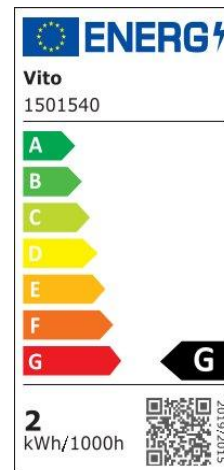

Product Data Sheet

BULBS & TUBES

COLORLED 2W G45 E27

CODE: 1501540

Area of application

Colored LED bulbs are designed to create vibrant lighting effects and enhance atmosphere in decorative, residential, and commercial spaces.

Product Advantages

COLORLED is an economic family of LED bulbs suitable for entertainment places in commercial & residential areas. Available in different light color options. G45/G60/S14 models are all with E27 socket for desired lighting flexibility. Contains no mercury, no UV & IR, no dazzling, flicker-free, outstanding heat dissipation materials.