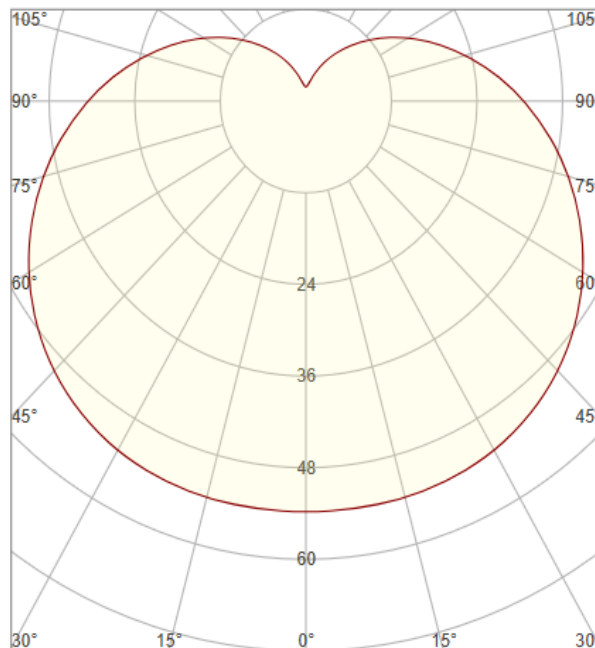

Light Distribution Curve

System Definition: VT/COLORLED/G45/E27/2W/RED/LED BULB

VITO EUROPE
102 Iztochna Tangenta str. 4th Floor
P.C. 1528, Sofia/Bulgaria
Phone: +359 2 4341575
E-mail: info@vitoeurope.com

www.vitolighting.com