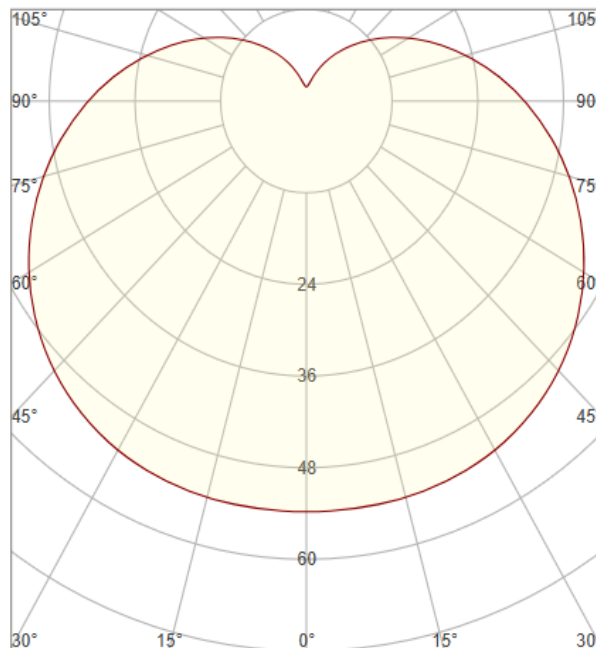

Light Distribution Curve

System Definition: VT/COLORLED/G45/E27/2W/GREEN/LED BULB

VITO EUROPE
102 Iztochna Tangenta str. 4th Floor
P.C. 1528, Sofia/Bulgaria
Phone: +359 2 4341575
E-mail: info@vitoeurope.com

www.vitolighting.com