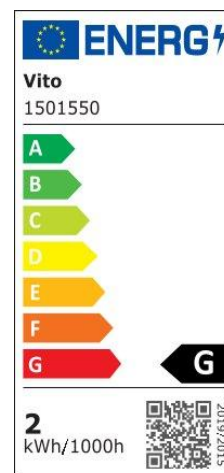

Product Data Sheet

BULBS & TUBES

COLORLED 2W G45 E27

CODE: 1501550

Area of application

Colored LED bulbs are designed to create vibrant lighting effects and enhance atmosphere in decorative, residential, and commercial spaces.

Product Advantages

COLORLED is an economic family of LED bulbs suitable for entertainment places in commercial & residential areas. Available in different light color options. G45/G60/S14 models are all with E27 socket for desired lighting flexibility. Contains no mercury, no UV & IR, no dazzling, flicker-free, outstanding heat dissipation materials.