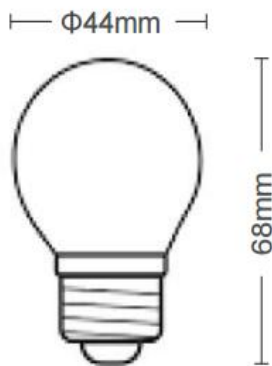

Product Data Sheet

BULBS & TUBES

COLORLED 2W G45 E27

CODE: **1501550**

Product Features

Electrical

Power (Watt): 2
Voltage: 180-240V AC ~ 50/60Hz
Power Factor: >0.9
Electrical Protection: Class II
Surge Protection: --
Dimmability: NO
Switch Cycle (Times): 20000

Material Characteristics

IP Class: IP20
IK Class: -
Material: PC
Ambient Temperature: -20°C<ta<+40°C
Body Color: GREEN
Product Size (mm): 44x68

Technical Drawing

Lighting

Lumen (Lm): 120
Luminaire efficacy (Lm/W): 60
Colour Temperature: GREEN
Beam Angle: 270°
CRI: Ra >70
Lifetime (Hours); 20000
EEL : G

Packing Informations

Pieces/Outbox: 100
Outbox Size (mm): 250x250x290
Outbox G.W. (Kg): 1,51
Outbox Volume (m³): 0,0181
Unit Weight (Gr): 15,1
Barcode : 6970233830238