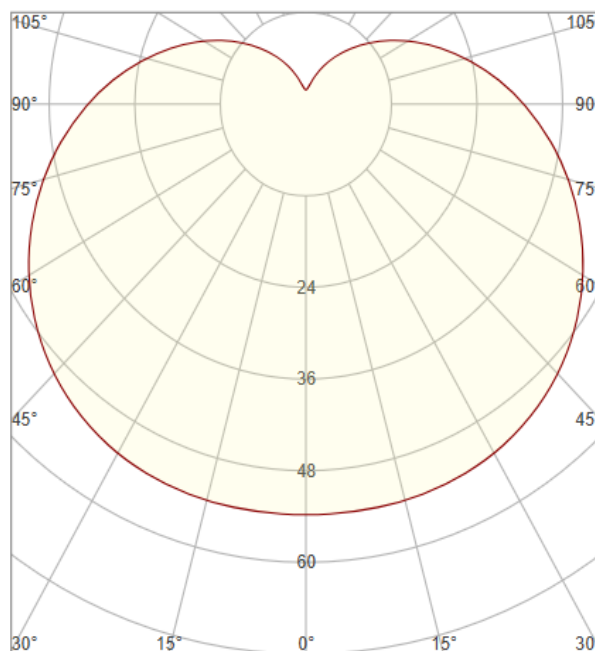

Material Characteristics

IP Class: IP20
IK Class: -
Material: PC
Ambient Temperature: -20°C<ta<+40°C
Body Color: YELLOW
Product Size (mm): 44x68

Technical Drawing

Lighting

Lumen (Lm): 120
Luminaire efficacy (Lm/W): 60
Colour Temperature: YELLOW
Beam Angle: 270°
CRI: Ra >70
Lifetime (Hours); 20000
EEL : G

Packing Informations

Pieces/Outbox: 100
Outbox Size (mm): 250x250x290
Outbox G.W. (Kg): 1,51
Outbox Volume (m³): 0,0181
Unit Weight (Gr): 15,1
Barcode : 6970233830245

Light Distribution Curve

System Definition: VT/COLORLED/G45/E27/2W/YELLOW/LED BULB