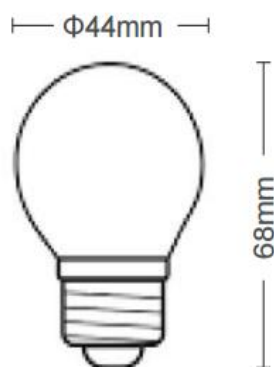

Product Data Sheet

BULBS & TUBES

COLORLED 2W G45 E27

CODE: **1501560**

Product Features

Electrical

Power (Watt): 2
Voltage: 180-240V AC ~ 50/60Hz
Power Factor: >0.9
Electrical Protection: Class II
Surge Protection: --
Dimmability: NO
Switch Cycle (Times): 20000

Material Characteristics

IP Class: IP20
IK Class: -
Material: PC
Ambient Temperature: -20°C<ta<+40°C
Body Color: YELLOW
Product Size (mm): 44x68

Technical Drawing

Lighting

Lumen (Lm): 120
Luminaire efficacy (Lm/W): 60
Colour Temperature: YELLOW
Beam Angle: 270°
CRI: Ra >70
Lifetime (Hours); 20000
EEL : G

Packing Informations

Pieces/Outbox: 100
Outbox Size (mm): 250x250x290
Outbox G.W. (Kg): 1,51
Outbox Volume (m³): 0,0181
Unit Weight (Gr): 15,1
Barcode : 6970233830245

Light Distribution Curve

System Definition: VT/COLORLED/G45/E27/2W/YELLOW/LED BULB