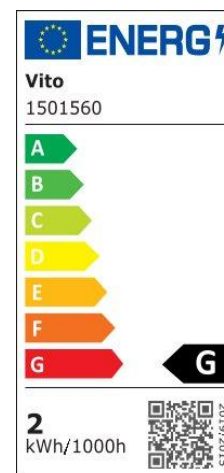

Product Data Sheet

BULBS & TUBES

COLORLED 2W G45 E27

CODE: 1501560

Area of application

Colored LED bulbs are designed to create vibrant lighting effects and enhance atmosphere in decorative, residential, and commercial spaces.

Material Characteristics

IP Class: IP20
IK Class: -
Material: PC
Ambient Temperature: -20°C<ta<+40°C
Body Color: YELLOW
Product Size (mm): 44x68

Technical Drawing

Lighting

Lumen (Lm): 120
Luminaire efficacy (Lm/W): 60
Colour Temperature: YELLOW
Beam Angle: 270°
CRI: Ra >70
Lifetime (Hours); 20000
EEL : G

Packing Informations

Pieces/Outbox: 100
Outbox Size (mm): 250x250x290
Outbox G.W. (Kg): 1,51
Outbox Volume (m³): 0,0181
Unit Weight (Gr): 15,1
Barcode : 6970233830245

Light Distribution Curve

System Definition: VT/COLORLED/G45/E27/2W/YELLOW/LED BULB