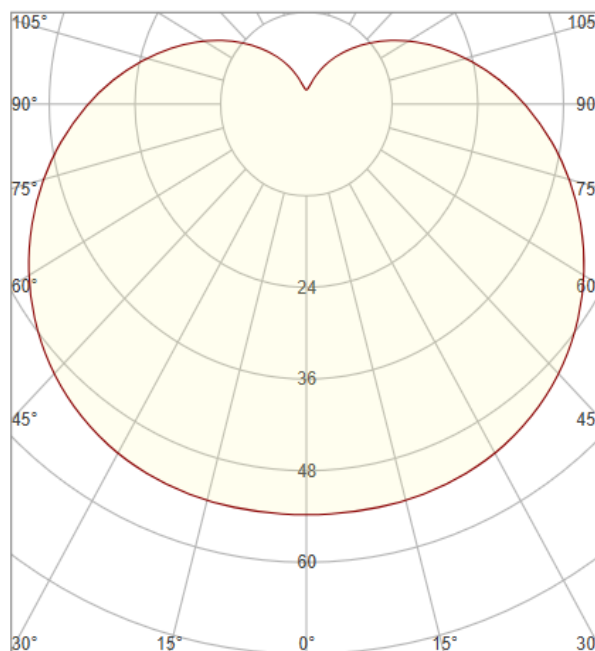

Light Distribution Curve

System Definition: VT/COLORLED/G45/E27/2W/BLUE/LED BULB

VITO EUROPE
102 Iztochna Tangenta str. 4th Floor
P.C. 1528, Sofia/Bulgaria
Phone: +359 2 4341575
E-mail: info@vitoeurope.com

www.vitolighting.com