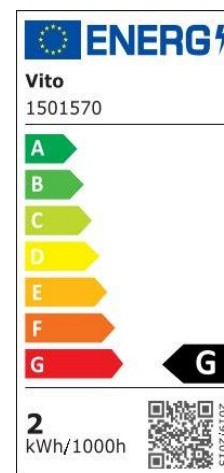

Product Data Sheet

BULBS & TUBES

COLORLED 2W G45 E27

CODE: 1501570

Area of application

Colored LED bulbs are designed to create vibrant lighting effects and enhance atmosphere in decorative, residential, and commercial spaces.

Product Advantages

COLORLED is an economic family of LED bulbs suitable for entertainment places in commercial & residential areas. Available in different light color options. G45/G60/S14 models are all with E27 socket for desired lighting flexibility. Contains no mercury, no UV & IR, no dazzling, flicker-free, outstanding heat dissipation materials.