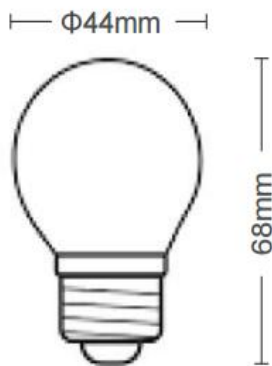

Product Data Sheet

BULBS & TUBES

COLORLED 2W G45 E27

CODE: **1501570**

Product Features

Electrical

Power (Watt): 2
Voltage: 180-240V AC ~ 50/60Hz
Power Factor: >0.9
Electrical Protection: Class II
Surge Protection: --
Dimmability: NO
Switch Cycle (Times): 20000

Material Characteristics

IP Class: IP20
IK Class: -
Material: PC
Ambient Temperature: -20°C<ta<+40°C
Body Color: BLUE
Product Size (mm): 44x68

Technical Drawing

Lighting

Lumen (Lm): 120
Luminaire efficacy (Lm/W): 60
Colour Temperature: BLUE
Beam Angle: 270°
CRI: Ra >70
Lifetime (Hours); 20000
EEL : G

Packing Informations

Pieces/Outbox: 100
Outbox Size (mm): 250x250x290
Outbox G.W. (Kg): 1,51
Outbox Volume (m³): 0,0181
Unit Weight (Gr): 15,1
Barcode : 6970233830252