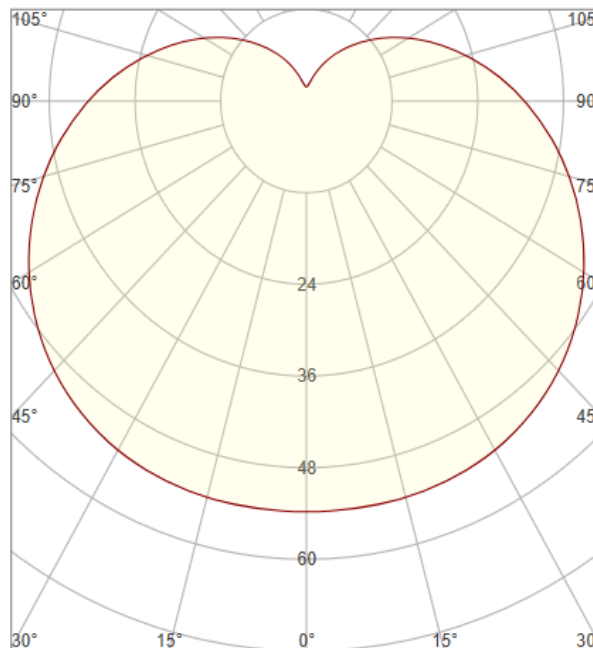

Light Distribution Curve

System Definition: VT/COLORLED/G60/E27/3W/2700K/LED BULB

VITO EUROPE
102 Iztochna Tangenta str. 4th Floor
P.C. 1528, Sofia/Bulgaria
Phone: +359 2 4341575
E-mail: info@vitoeurope.com

www.vitolighting.com