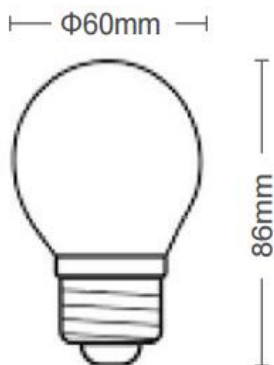

Product Data Sheet

BULBS & TUBES

COLORLED 3W G60 E27

CODE: **1501630**

Product Features

Electrical

Power (Watt): 3
Voltage: 180-240V AC ~ 50/60Hz
Power Factor: >0.9
Electrical Protection: Class II
Surge Protection: --
Dimmability: NO
Switch Cycle (Times): 20000

Material Characteristics

IP Class: IP20
IK Class: -
Material: PC
Ambient Temperature: -20°C<ta<+40°C
Body Color: WHITE
Product Size (mm): 60x75

Technical Drawing

Lighting

Lumen (Lm): 180
Luminaire efficacy (Lm/W): 60
Colour Temperature: 2700K (WARM WHITE)
Beam Angle: 270°
CRI: Ra >80
Lifetime (Hours); 20000
EEL : G

Packing Informations

Pieces/Outbox: 100
Outbox Size (mm): 330x330x330
Outbox G.W. (Kg): 2,5
Outbox Volume (m³): 0,0359
Unit Weight (Gr): 25
Barcode : 6970233830313