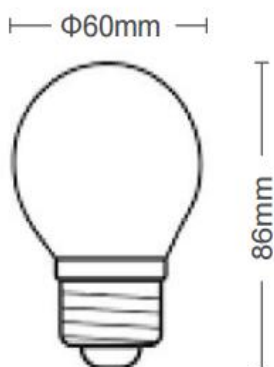

Product Data Sheet

BULBS & TUBES

COLORLED 3W G60 E27

CODE: **1501640**

Product Features

Electrical

Power (Watt): 3
Voltage: 180-240V AC ~ 50/60Hz
Power Factor: >0.9
Electrical Protection: Class II
Surge Protection: --
Dimmability: NO
Switch Cycle (Times): 20000

Material Characteristics

IP Class: IP20
IK Class: -
Material: PC
Ambient Temperature: -20°C<ta<+40°C
Body Color: WHITE
Product Size (mm): 60x75

Technical Drawing

Lighting

Lumen (Lm): 180
Luminaire efficacy (Lm/W): 60
Colour Temperature: 6400K (COOL WHITE)
Beam Angle: 270°
CRI: Ra >80
Lifetime (Hours); 20000
EEL : G

Packing Informations

Pieces/Outbox: 100
Outbox Size (mm): 330x330x330
Outbox G.W. (Kg): 2,5
Outbox Volume (m³): 0,0359
Unit Weight (Gr): 25
Barcode : 6970233830320

Light Distribution Curve

System Definition: VT/COLORLED/G60/E27/3W/6400K/LED BULB