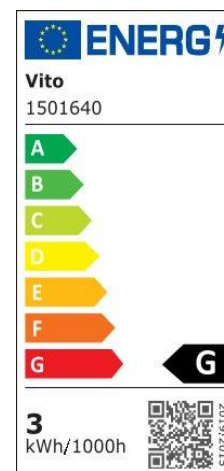

Product Data Sheet

BULBS & TUBES

COLORLED 3W G60 E27

CODE: 1501640

Area of application

Colored LED bulbs are designed to create vibrant lighting effects and enhance atmosphere in decorative, residential, and commercial spaces.

Product Advantages

COLORLED is an economic family of LED bulbs suitable for entertainment places in commercial & residential areas. Available in different light color options. G45/G60/S14 models are all with E27 socket for desired lighting flexibility. Contains no mercury, no UV & IR, no dazzling, flicker-free, outstanding heat dissipation materials.