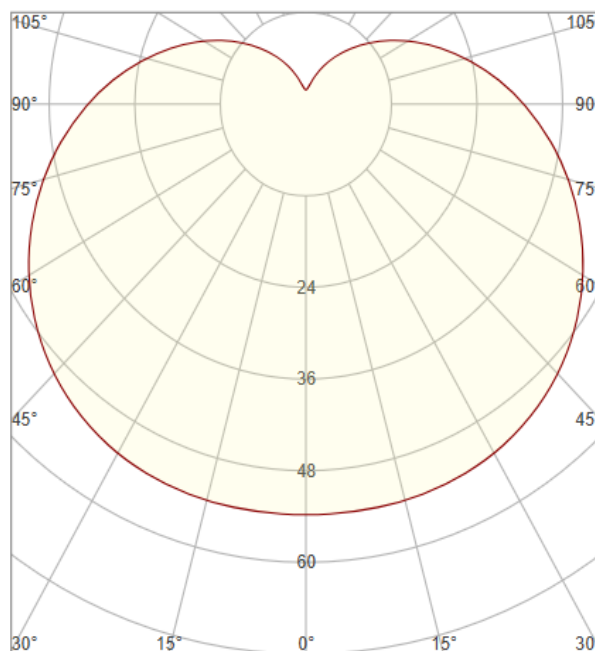

Material Characteristics

IP Class: IP20
IK Class: -
Material: PC
Ambient Temperature: -20°C<ta<+40°C
Body Color: WHITE
Product Size (mm): 60x75

Technical Drawing

Lighting

Lumen (Lm): 180
Luminaire efficacy (Lm/W): 60
Colour Temperature: 6400K (COOL WHITE)
Beam Angle: 270°
CRI: Ra >80
Lifetime (Hours); 20000
EEL : G

Packing Informations

Pieces/Outbox: 100
Outbox Size (mm): 330x330x330
Outbox G.W. (Kg): 2,5
Outbox Volume (m³): 0,0359
Unit Weight (Gr): 25
Barcode : 6970233830320

Light Distribution Curve

System Definition: VT/COLORLED/G60/E27/3W/6400K/LED BULB