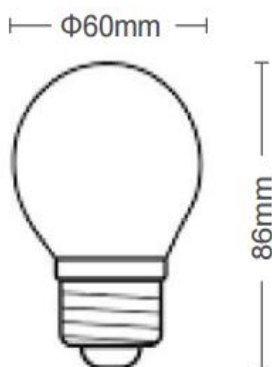

Product Data Sheet

BULBS & TUBES

COLORLED 3W G60 E27

CODE: **1501650**

Product Features

Electrical

Power (Watt): 3
Voltage: 180-240V AC ~ 50/60Hz
Power Factor: >0.9
Electrical Protection: Class II
Surge Protection: --
Dimmability: NO
Switch Cycle (Times): 20000

Material Characteristics

IP Class: IP20
IK Class: -
Material: PC
Ambient Temperature: -20°C<ta<+40°C
Body Color: RED
Product Size (mm): 60x75

Technical Drawing

Lighting

Lumen (Lm): 180
Luminaire efficacy (Lm/W): 60
Colour Temperature: RED
Beam Angle: 270°
CRI: Ra >70
Lifetime (Hours); 20000
EEL : G

Packing Informations

Pieces/Outbox: 100
Outbox Size (mm): 330x330x330
Outbox G.W. (Kg): 2,5
Outbox Volume (m ³): 0,0359
Unit Weight (Gr): 25
Barcode : 6970233830337

Light Distribution Curve

System Definition: VT/COLORLED/G60/E27/3W/RED/LED BULB