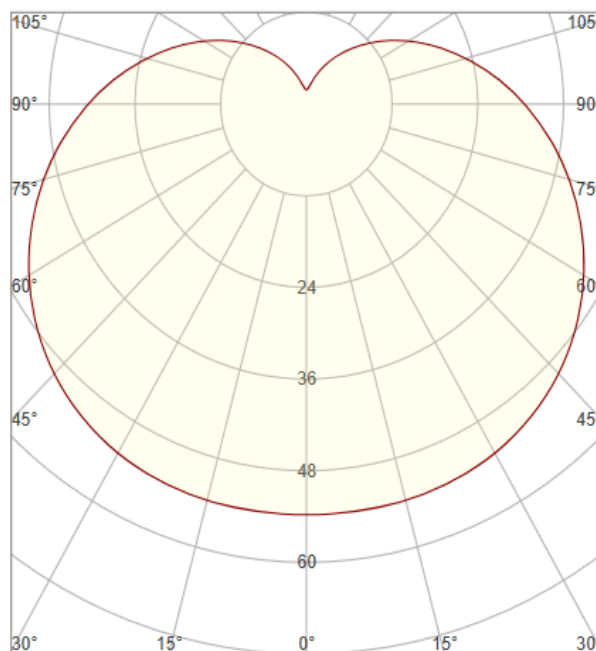

Material Characteristics

IP Class: IP20
IK Class: -
Material: PC
Ambient Temperature: -20°C<ta<+40°C
Body Color: RED
Product Size (mm): 60x75

Technical Drawing

Lighting

Lumen (Lm): 180
Luminaire efficacy (Lm/W): 60
Colour Temperature: RED
Beam Angle: 270°
CRI: Ra >70
Lifetime (Hours); 20000
EEL : G

Packing Informations

Pieces/Outbox: 100
Outbox Size (mm): 330x330x330
Outbox G.W. (Kg): 2,5
Outbox Volume (m ³): 0,0359
Unit Weight (Gr): 25
Barcode : 6970233830337

Light Distribution Curve

System Definition: VT/COLORLED/G60/E27/3W/RED/LED BULB