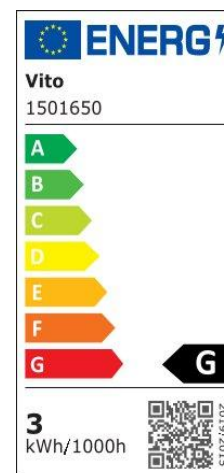

Product Data Sheet

BULBS & TUBES

COLORLED 3W G60 E27

CODE: 1501650

Area of application

Colored LED bulbs are designed to create vibrant lighting effects and enhance atmosphere in decorative, residential, and commercial spaces.

Product Data Sheet

BULBS & TUBES

COLORLED 3W G60 E27

CODE: **1501650**

Product Features

Electrical

Power (Watt): 3
Voltage: 180-240V AC ~ 50/60Hz
Power Factor: >0.9
Electrical Protection: Class II
Surge Protection: --
Dimmability: NO
Switch Cycle (Times): 20000

Material Characteristics

IP Class: IP20
IK Class: -
Material: PC
Ambient Temperature: -20°C<ta<+40°C
Body Color: RED
Product Size (mm): 60x75

Technical Drawing

Lighting

Lumen (Lm): 180
Luminaire efficacy (Lm/W): 60
Colour Temperature: RED
Beam Angle: 270°
CRI: Ra >70
Lifetime (Hours); 20000
EEL : G

Packing Informations

Pieces/Outbox: 100
Outbox Size (mm): 330x330x330
Outbox G.W. (Kg): 2,5
Outbox Volume (m ³): 0,0359
Unit Weight (Gr): 25
Barcode : 6970233830337

Light Distribution Curve

System Definition: VT/COLORLED/G60/E27/3W/RED/LED BULB