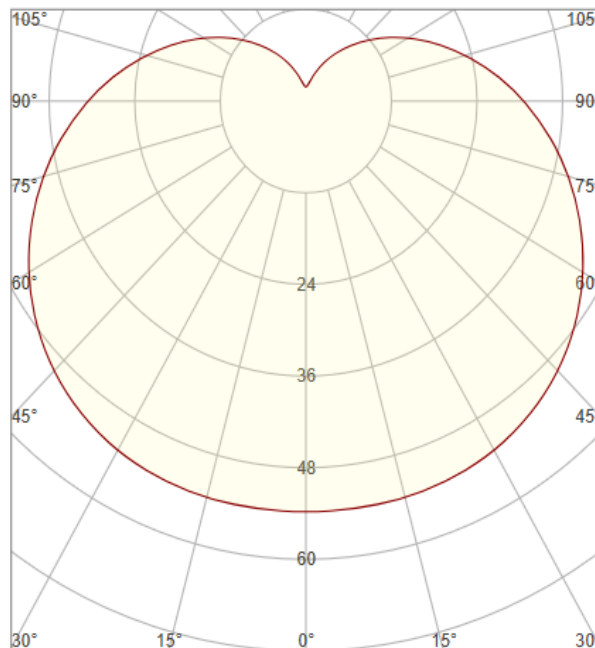

Light Distribution Curve

System Definition: VT/COLORLED/G60/E27/3W/GREEN/LED BULB

VITO EUROPE

102 Iztochna Tangenta str. 4th Floor
P.C. 1528, Sofia/Bulgaria
Phone: +359 2 4341575
E-mail: info@vitoeurope.com

www.vitolighting.com