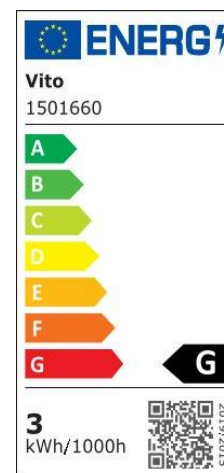

Product Data Sheet

BULBS & TUBES

COLORLED 3W G60 E27

CODE: 1501660

Area of application

Colored LED bulbs are designed to create vibrant lighting effects and enhance atmosphere in decorative, residential, and commercial spaces.

Product Advantages

COLORLED is an economic family of LED bulbs suitable for entertainment places in commercial & residential areas. Available in different light color options. G45/G60/S14 models are all with E27 socket for desired lighting flexibility. Contains no mercury, no UV & IR, no dazzling, flicker-free, outstanding heat dissipation materials.