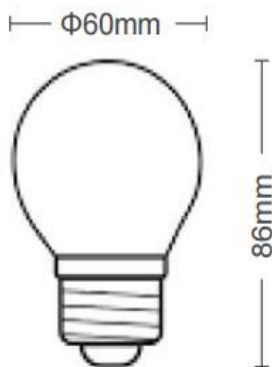

Product Data Sheet

BULBS & TUBES

COLORLED 3W G60 E27

CODE: **1501660**

Product Features

Electrical

Power (Watt): 3
Voltage: 180-240V AC ~ 50/60Hz
Power Factor: >0.9
Electrical Protection: Class II
Surge Protection: --
Dimmability: NO
Switch Cycle (Times): 20000

Material Characteristics

IP Class: IP20
IK Class: -
Material: PC
Ambient Temperature: -20°C<ta<+40°C
Body Color: GREEN
Product Size (mm): 60x75

Technical Drawing

Lighting

Lumen (Lm): 180
Luminaire efficacy (Lm/W): 60
Colour Temperature: GREEN
Beam Angle: 270°
CRI: Ra >70
Lifetime (Hours); 20000
EEL : G

Packing Informations

Pieces/Outbox: 100
Outbox Size (mm): 330x330x330
Outbox G.W. (Kg): 2,5
Outbox Volume (m³): 0,0359
Unit Weight (Gr): 25
Barcode : 6970233830344