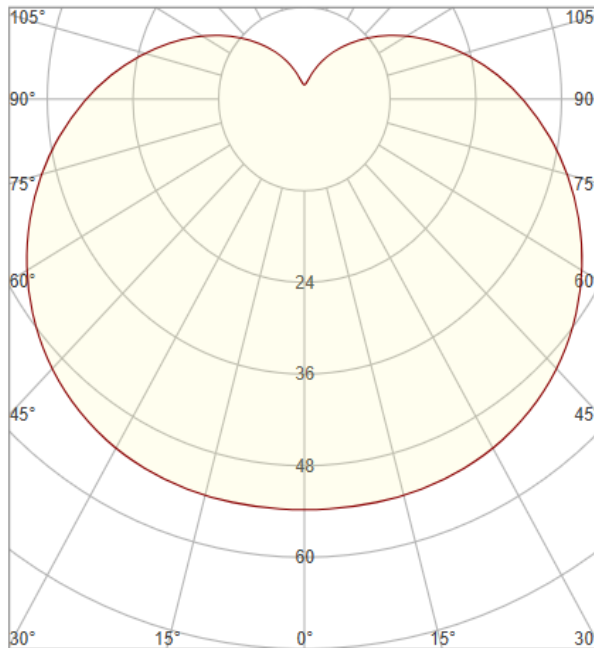

Light Distribution Curve

System Definition: VT/COLORLED/G60/E27/3W/YELLOW/LED BULB

VITO EUROPE
102 Iztochna Tangenta str. 4th Floor
P.C. 1528, Sofia/Bulgaria
Phone: +359 2 4341575
E-mail: info@vitoeurope.com

www.vitolighting.com