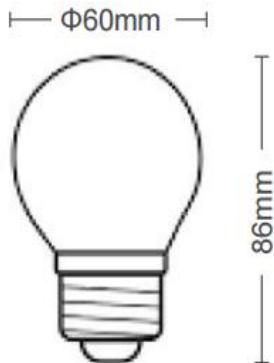

Product Data Sheet

BULBS & TUBES

COLORLED 3W G60 E27

CODE: **1501670**

Product Features

Electrical

Power (Watt): 3
Voltage: 180-240V AC ~ 50/60Hz
Power Factor: >0.9
Electrical Protection: Class II
Surge Protection: --
Dimmability: NO
Switch Cycle (Times): 20000

Material Characteristics

IP Class: IP20
IK Class: -
Material: PC
Ambient Temperature: -20°C<ta<+40°C
Body Color: YELLOW
Product Size (mm): 60x75

Technical Drawing

Lighting

Lumen (Lm): 180
Luminaire efficacy (Lm/W): 60
Colour Temperature: YELLOW
Beam Angle: 270°
CRI: Ra >70
Lifetime (Hours); 20000
EEL : G

Packing Informations

Pieces/Outbox: 100
Outbox Size (mm): 330x330x330
Outbox G.W. (Kg): 2,5
Outbox Volume (m³): 0,0359
Unit Weight (Gr): 25
Barcode : 6970233830351