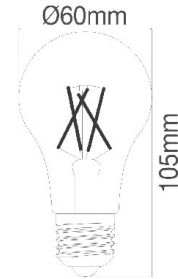

TECHNICAL DATASHEET

LEDISONE-2-CLEAR A60 8W E27

01-07-2020

VO/LEDISONE-2/CLEAR/A60/8W/SMD/E27/40K/CBOX

NOTES

General Informations

Stock Code	1514440
HSC/GTIP Code	8539.50.00.00.00
EAN-13 (Inbox Barcode)	6970233836469
ITF-14 (Outbox Barcode)	16970233836466

Electrical Characteristics

Current Type	AC
Operation Voltage	220-240 Volt
Operation Frequency	50/60 Hertz
Electrical Current	0,066 Amper
Power	8 Watt
Power Factor	>0.5
Luminous Efficiency	127 lumen/Watt
Energy Savings	0,89
Dimmable	No
Electrical Protection Class	Class II

Electrical Component Specifications

Component Fitting Type	Internal Driver
Driver Input Voltage	220-240 Volt
Driver Input Current	0,066 Amper

Lighting Characteristics

Luminous Flux	1016 lumen
Time for 60% of Lumen	<0.5 seconds
Light Beam Angle	360°
Flicker	No
LED Type	SMD

Mechanical Parameters

Bulb Body Shape	A60
IP Protection Class	IP20
Switch On/Off Cycle	30000
Lifetime	25000 hours
Body Material	Glass & Aluminum
Body Colour	White
Diffuser Material	Glass
Product Height	105 millimeter
Product Width	Ø60 millimeter
Ambient Temperature (Ta)	-20°C<Ta<40°C

Logistic Informations

Inbox Length	65 millimeter
Inbox Width	65 millimeter
Inbox Height	130 millimeter
Outbox Length	690 millimeter
Outbox Width	350 millimeter
Outbox Height	300 millimeter
Outbox Volume	0,07245 m³
Midbox Quantity	25 pieces
Outbox Quantity	100 pieces
Unit Net Weight	0,025 kilogram
Outbox Net Weight	2,5 kilogram
Outbox Gross Weight	7,2 kilogram