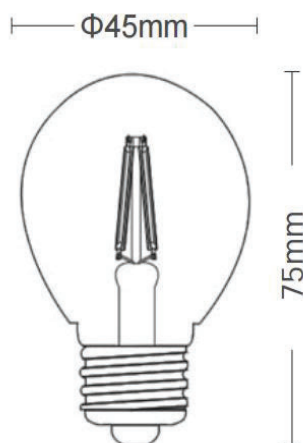

Material: Glass & Aluminum

Ambient Temperature: -20°C<ta<+40°C

Body Color: CLEAR

Product Size: Ø45x76mm

Lighting

Lumen: 724 Lm

Luminaire efficacy: 120,7 Lm/W

Colour Temperature: 2700K (WARM WHITE)

Beam Angle: 360°

CRI : Ra >80

Lifetime; 25000 Hours

EEL : E

Packing Informations

Pieces/Outbox: 100

Outbox Size: 490x210x260 mm

Outbox G.W.: 2,6 Kg

Outbox Volume: 0,0268 m³

Unit Weight: 26 gr

Barcode : 6972538042101

Technical Drawing

VITO EUROPE

102 Iztochna Tangenta str. 4th Floor

P.C. 1528, Sofia/Bulgaria

Phone: +359 2 4341575