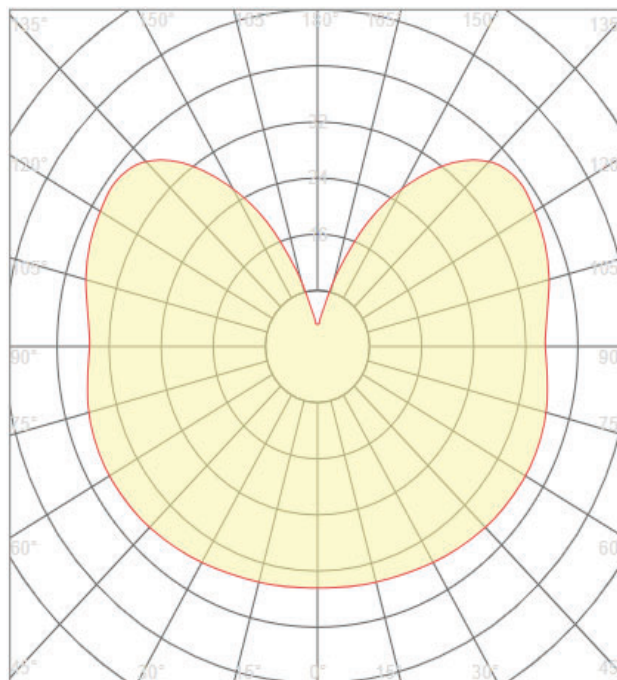

Product Data Sheet

BULBS & TUBES

LEDISONE 6W G45 E14

CODE: **1518280**

Product Features

Electrical

Power: 6Watt

Voltage: 220-240V AC ~ 50/60Hz

Power Factor: >0.5

Electrical Protection: Class II

Surge Protection: --

Dimmability: No

Switch Cycle: 30000 times

Material Characteristics

IP Class: IP20

IK Class: -

Material: Glass & Aluminum

Ambient Temperature: -20°C<ta<+40°C

Body Color: CLEAR

Product Size: Ø45x76mm

Lighting

Lumen: 724 Lm

Luminaire efficacy: 120,7 Lm/W

Colour Temperature: 2700K (WARM WHITE)

Beam Angle: 360°

CRI : Ra >80

Lifetime; 25000 Hours

EEL : E

Packing Informations

Pieces/Outbox: 100

Outbox Size: 490x210x260 mm

Outbox G.W.: 2,6 Kg

Outbox Volume: 0,0268 m³

Unit Weight: 26 gr

Barcode : 6972538042101

Technical Drawing

VITO EUROPE

102 Iztochna Tangenta str. 4th Floor

P.C. 1528, Sofia/Bulgaria

Phone: +359 2 4341575

E-mail: info@vitoeurope.com

www.vitolighting.com