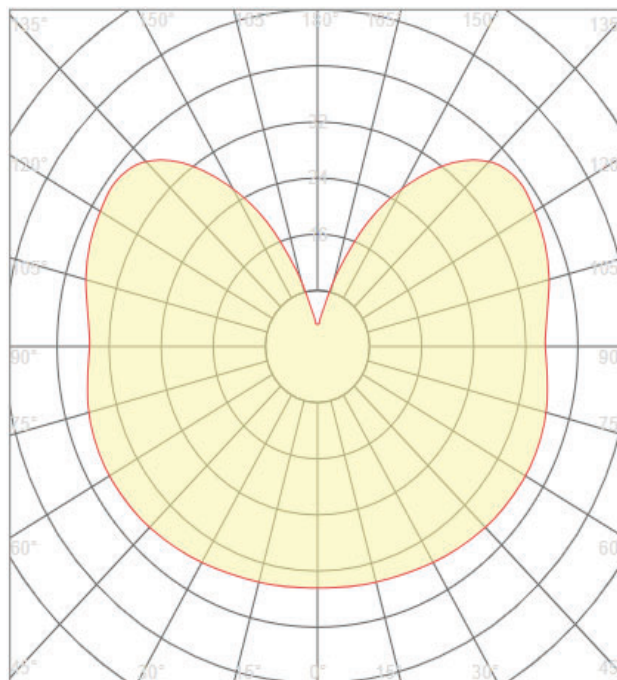

Product Data Sheet

BULBS & TUBES

LEDISONE 6W G45 E27

CODE: **1518300**

Product Features

Electrical

Power: 6Watt

Voltage: 220-240V AC ~ 50/60Hz

Power Factor: >0.5

Electrical Protection: Class II

Surge Protection: --

Dimmability: No

Switch Cycle: 30000 times

Material Characteristics

IP Class: IP20

IK Class: -

Material: Glass & Aluminum

Ambient Temperature: -20°C<ta<+40°C

Body Color: CLEAR

Product Size: Ø45x76mm

Lighting

Lumen: 724 Lm

Luminaire efficacy: 120,7 Lm/W

Colour Temperature: 2700K (WARM WHITE)

Beam Angle: 360°

CRI : Ra >80

Lifetime; 25000 Hours

EEL : E

Packing Informations

Pieces/Outbox: 100

Outbox Size: 490x210x260 mm

Outbox G.W.: 3 Kg

Outbox Volume: 0,0268 m³

Unit Weight: 30 gr

Barcode : 6972538042149

Technical Drawing

VITO EUROPE

102 Iztochna Tangenta str. 4th Floor

P.C. 1528, Sofia/Bulgaria

Phone: +359 2 4341575

E-mail: info@vitoeurope.com

www.vitolighting.com