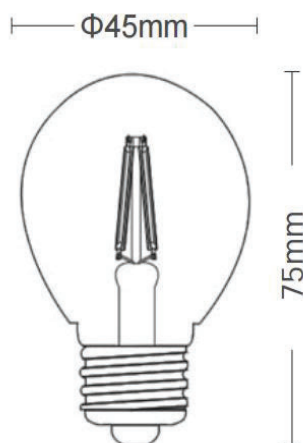

Material: Glass & Aluminum

Ambient Temperature: -20°C<ta<+40°C

Body Color: CLEAR

Product Size: Ø45x76mm

Lighting

Lumen: 724 Lm

Luminaire efficacy: 120,7 Lm/W

Colour Temperature: 2700K (WARM WHITE)

Beam Angle: 360°

CRI : Ra >80

Lifetime; 25000 Hours

EEL : E

Packing Informations

Pieces/Outbox: 100

Outbox Size: 490x210x260 mm

Outbox G.W.: 3 Kg

Outbox Volume: 0,0268 m³

Unit Weight: 30 gr

Barcode : 6972538042149

Technical Drawing

VITO EUROPE

102 Iztochna Tangenta str. 4th Floor

P.C. 1528, Sofia/Bulgaria

Phone: +359 2 4341575