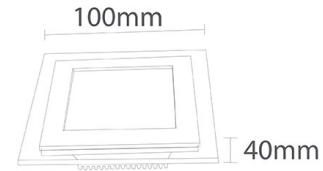

TECHNICAL DATASHEET

LENA-SG 6W

01-07-2020

VT/LENA-SG/6W/SMD/60K/Φ75MM/220V/LED DOWNLIGHT

NOTES

General Informations

Stock Code	2023510
HSC/GTIP Code	9405.10.98.50.00
EAN-13 (Inbox Barcode)	6970233835622
ITF-14 (Outbox Barcode)	26970233835626

Electrical Characteristics

Current Type	AC
Operation Voltage	180-240 Volt
Operation Frequency	50/60 Hertz
Electrical Current	0,027 Amper
Power	6 Watt
Power Factor	>0.5
Luminous Efficiency	100 lumen/Watt
Energy Savings	0,86
Dimmable	No
Electrical Protection Class	Class II

Electrical Component Specifications

Component Fitting Type	Internal Driver
Driver Properties	Isolated
Driver Input Voltage	180-240 Volt
Driver Input Current	0,027 Amper
Driver Output Voltage	70-148 Volt
Driver Output Current	0,115 Amper

Lighting Characteristics

Luminous Flux	600 lumen
Time for 60% of Lumen	<0.5 seconds
Light Beam Angle	120°
Flicker	No
LED Type	SMD

Mechanical Parameters

IP Protection Class	IP20
Switch On/Off Cycle	30000
Lifetime	50000 hours
Body Material	Glass & Aluminum
Body Colour	White
Diffuser Material	Glass
Cut-Hole Sizes	75*75 millimeter
Product Height	99 millimeter
Product Width	99 millimeter
Product Depth	40 millimeter
Ambient Temperature (Ta)	-10°C<Ta<55°C

Logistic Informations

Outbox Length	520 millimeter
Outbox Width	270 millimeter
Outbox Height	270 millimeter
Outbox Volume	0,03791 m³
Outbox Quantity	40 pieces
Unit Net Weight	0,2 kilogram
Outbox Net Weight	8 kilogram
Outbox Gross Weight	9,5 kilogram