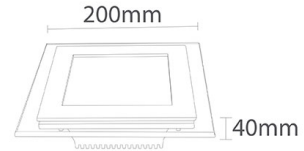

TECHNICAL DATASHEET

LENA-SG 16W

01-07-2020

VT/LENA-SG/16W/SMD/30K/Φ160MM/220V/LED DOWNLIGHT

NOTES

General Informations

Stock Code	2023550
HSC/GTIP Code	9405.10.98.50.00
EAN-13 (Inbox Barcode)	6970233835660
ITF-14 (Outbox Barcode)	26970233835664

Electrical Characteristics

Current Type	AC
Operation Voltage	180-240 Volt
Operation Frequency	50/60 Hertz
Electrical Current	0,072 Amper
Power	16 Watt
Power Factor	>0.5
Luminous Efficiency	90 lumen/Watt
Energy Savings	0,83
Dimmable	No
Electrical Protection Class	Class II

Electrical Component Specifications

Component Fitting Type	Internal Driver
Driver Properties	Isolated
Driver Input Voltage	180-240 Volt
Driver Input Current	0,072 Amper
Driver Output Voltage	70-148 Volt
Driver Output Current	0,115 Amper

Lighting Characteristics

Luminous Flux	1440 lumen
Time for 60% of Lumen	<0.5 seconds
Light Beam Angle	120°
Flicker	No
LED Type	SMD

Mechanical Parameters

IP Protection Class	IP20
Switch On/Off Cycle	30000
Lifetime	50000 hours
Body Material	Glass & Aluminum
Body Colour	White
Diffuser Material	Glass
Cut-Hole Sizes	160*160 millimeter
Product Height	200 millimeter
Product Width	200 millimeter
Product Depth	40 millimeter
Ambient Temperature (Ta)	-10°C<Ta<55°C

Logistic Informations

Outbox Length	520 millimeter
Outbox Width	470 millimeter
Outbox Height	225 millimeter
Outbox Volume	0,05499 m³
Outbox Quantity	20 pieces
Unit Net Weight	0,645 kilogram
Outbox Net Weight	12,9 kilogram
Outbox Gross Weight	14,8 kilogram