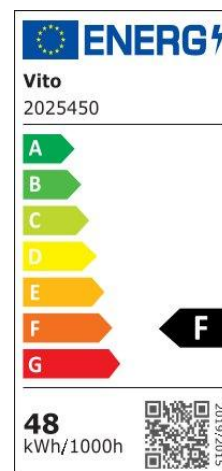

Product Data Sheet

INDOOR LIGHTING

DIAMOND 48.0 24.0 24.0 4.0W

CODE: 2025450

Area of application

IR Remote Controller with CCT & Dim Function
1st Step 4200K 2nd Step 6400K 3rd Step 3000K
4th Step Night Lamp of 4200K

Product Advantages

The DIAMOND-DG series LED ceiling lighting features a durable iron base combined with a high-quality PVC diffuser, providing uniform illumination and dependable performance. The series is available in two models, 48W and 72W, each offered in two different dimensions to accommodate various space requirements. The luminaires are equipped with 3 CCT LED technology, offering selectable color temperatures of 3000K, 4000K, and 6000K and a wide 120° beam angle for even light distribution. It should be noted that the maximum wattage output is achieved only at 4000K, while operation at 3000K and 6000K delivers approximately half of the rated wattage. Designed for long-term use, the fixtures provide a lifetime of up to 20,000 hours and are easy to install and maintain. DIAMOND-DG fixtures are operated using the included remote control, allowing users to switch the luminaire on and off, select the desired color temperature, adjust brightness through dimming, and activate a night lamp mode. Combining performance, flexibility, and user-friendly control, the DIAMOND-DG series is a versatile ceiling lighting solution suitable for residential and commercial interiors.