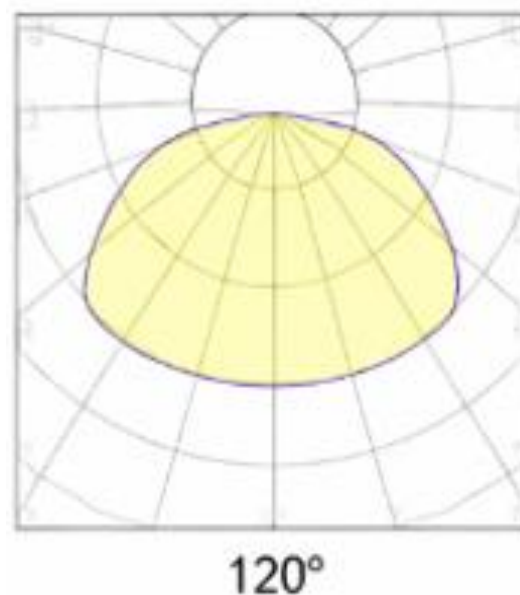

Product Data Sheet

INDOOR LIGHTING

DIAMOND 48.0 24.0 24.0 4.0W

CODE: 2025450

Product Features

Electrical

Power (Watt): 48.0 24.0 24.0 4.0

Voltage: 180-265V AC ~ 50/60Hz

Power Factor: >0.59

Electrical Protection: Class I

Surge Protection: --

Dimmability: Yes

Switch Cycle (Times): 30000

Material Characteristics

IP Class: IP20

IK Class: -

Material: Iron Base & PVC Cover

Ambient Temperature: -20°C<ta<+65°C

Body Color: WHITE

Product Size (mm): Ø410x85

Technical Drawing

Lighting

Lumen (Lm): 3600 1920 1680 300

Luminaire efficacy (Lm/W): 75 80 70 75

Colour Temperature: 3CCT

Beam Angle: 120°

CRI: Ra >80

Lifetime (Hours); 20000

EEL : G

Packing Informations

Pieces/Outbox: 10

Outbox Size (mm): 570x430x865

Outbox G.W. (Kg): 11,3

Outbox Volume (m³): 0,212

Unit Weight (Gr): 1130

Barcode : 6972538043214

Light Distribution Curve

System Definition: VT/DIAMOND-DG35/MAX.48W/3XCCT/REMOTE/LED.CEI.LAMP

VITO EUROPE

102 Iztochna Tangenta str. 4th Floor

P.C. 1528, Sofia/Bulgaria

Phone: +359 2 4341575

E-mail: info@vitoeuropa.com

www.vitolighting.com