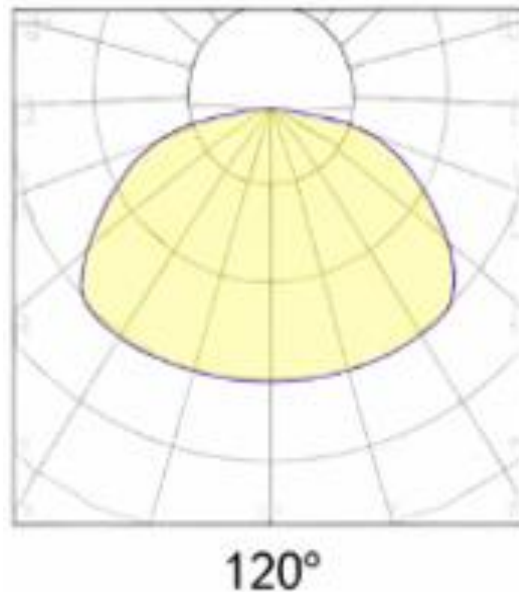

Product Data Sheet

INDOOR LIGHTING

DIAMOND 72.0 36.0 36.0 5.0W

CODE: 2025460

Product Features

Electrical

Power (Watt): 72.0 36.0 36.0 5.0

Voltage: 180-265V AC ~ 50/60Hz

Power Factor: >0.59

Electrical Protection: Class I

Surge Protection: --

Dimmability: Yes

Switch Cycle (Times): 30000

Material Characteristics

IP Class: IP20

IK Class: -

Material: Iron Base & PVC Cover

Ambient Temperature: -20°C<ta<+65°C

Body Color: WHITE

Product Size (mm): Ø510x105

Technical Drawing

Lighting

Lumen (Lm): 4680 2520 2160 350

Luminaire efficacy (Lm/W): 65 70 60 70

Colour Temperature: 3CCT

Beam Angle: 120°

CRI: Ra >80

Lifetime (Hours); 20000

EEL : G

Packing Informations

Pieces/Outbox: 6

Outbox Size (mm): 680x530x540

Outbox G.W. (Kg): 11

Outbox Volume (m³): 0,1946

Unit Weight (Gr): 1833,33

Barcode : 6972538043221

Light Distribution Curve

System Definition: VT/DIAMOND-DG45/MAX.72W/3XCCT/REMOTE/LED.CEI.LAMP

VITO EUROPE

102 Iztochna Tangenta str. 4th Floor

P.C. 1528, Sofia/Bulgaria

Phone: +359 2 4341575

E-mail: info@vitoeurope.com

www.vitolighting.com