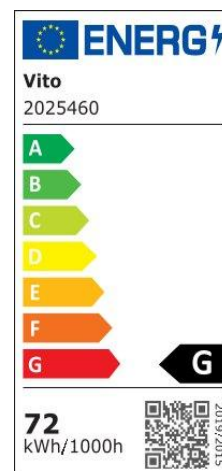

## INDOOR LIGHTING

DIAMOND 72.0 36.0 36.0 5.0W

CODE: 2025460

#### Electrical

Power (Watt): 72.0 36.0 36.0 5.0

Voltage: 180-265V AC ~ 50/60Hz

Power Factor: >0.59

Electrical Protection: Class I

Surge Protection: --

Dimmability: Yes

Switch Cycle (Times): 30000

#### Material Characteristics

IP Class: IP20

IK Class: -

Material: Iron Base & PVC Cover

Ambient Temperature: -20°C<ta<+65°C

Body Color: WHITE

Product Size (mm): Ø510x105