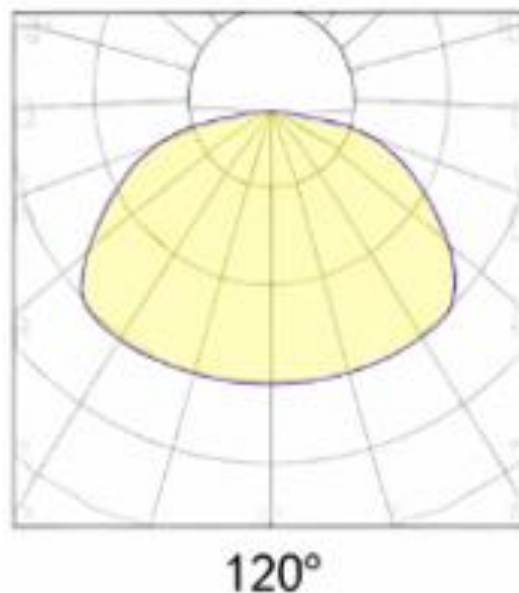

Product Data Sheet

INDOOR LIGHTING

PEARL 48.0 24.0 24.0 4.0W

CODE: 2025470

Product Features

Electrical

Power (Watt): 48.0 24.0 24.0 4.0

Voltage: 180-265V AC ~ 50/60Hz

Power Factor: >0.59

Electrical Protection: Class I

Surge Protection: --

Dimmability: Yes

Switch Cycle (Times): 30000

Material Characteristics

IP Class: IP20

IK Class: -

Material: Iron Base & PVC Cover

Ambient Temperature: -20°C<ta<+65°C

Body Color: WHITE

Product Size (mm): Ø380x80

Technical Drawing

Lighting

Lumen (Lm): 3600 1920 1680 300

Luminaire efficacy (Lm/W): 75 80 70 75

Colour Temperature: 3CCT

Beam Angle: 120°

CRI: Ra >80

Lifetime (Hours); 20000

EEL : F

Packing Informations

Pieces/Outbox: 10

Outbox Size (mm): 570x430x865

Outbox G.W. (Kg): 10,9

Outbox Volume (m³): 0,212

Unit Weight (Gr): 1090

Barcode : 6972538043238

Light Distribution Curve

System Definition: VT/PEARL-M35/MAX.48W/3xCCT/REMOTE/LED.CEI.LAMP

VITO EUROPE

102 Iztochna Tangenta str. 4th Floor

P.C. 1528, Sofia/Bulgaria

Phone: +359 2 4341575

E-mail: info@vitoeurope.com

www.vitolighting.com