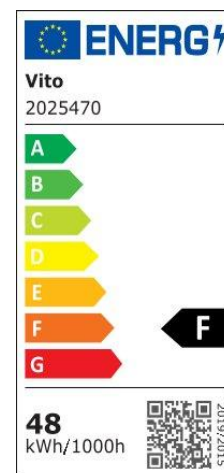

## INDOOR LIGHTING

PEARL 48.0 24.0 24.0 4.0W

CODE: 2025470

#### Electrical

Power (Watt): 48.0 24.0 24.0 4.0

Voltage: 180-265V AC ~ 50/60Hz

Power Factor: >0.59

Electrical Protection: Class I

Surge Protection: --

Dimmability: Yes

Switch Cycle (Times): 30000

#### Material Characteristics

IP Class: IP20

IK Class: -

Material: Iron Base & PVC Cover

Ambient Temperature: -20°C<ta<+65°C

Body Color: WHITE

Product Size (mm): Ø380x80