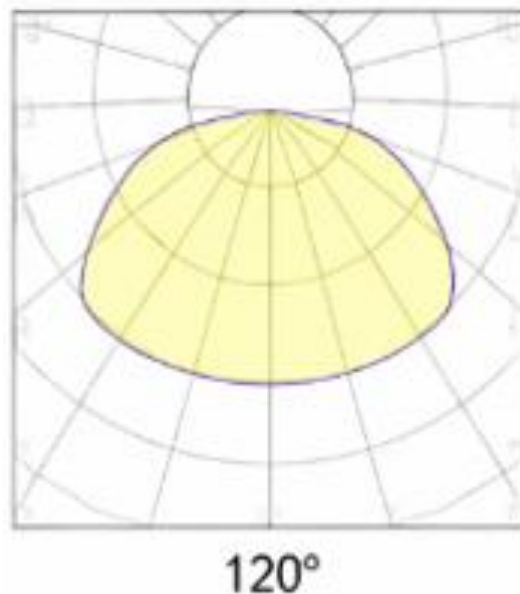

Material: ABS & Polycarbonate

Ambient Temperature: -20°C<ta<+50°C

Body Color: BLACK

Product Size (mm): Ø170x68

Technical Drawing

Lighting

Lumen (Lm): 1020

Luminaire efficacy (Lm/W): 85

Colour Temperature: 4000K (NATURAL WHITE)

Beam Angle: 120°

CRI: Ra >80

Lifetime (Hours); 25000

EEL : F

Packing Informations

Pieces/Outbox: 20

Outbox Size (mm): 370x360x370

Outbox G.W. (Kg): 6,99

Outbox Volume (m³): 0,0493

Unit Weight (Gr): 349,5

Barcode : 6972538043399

Light Distribution Curve

System Definition: VT/ORI-W1/12W/SMD/40K/17CM/IP65/BL/CB/BULKHEAD

VITO EUROPE

102 Iztochna Tangenta str. 4th Floor