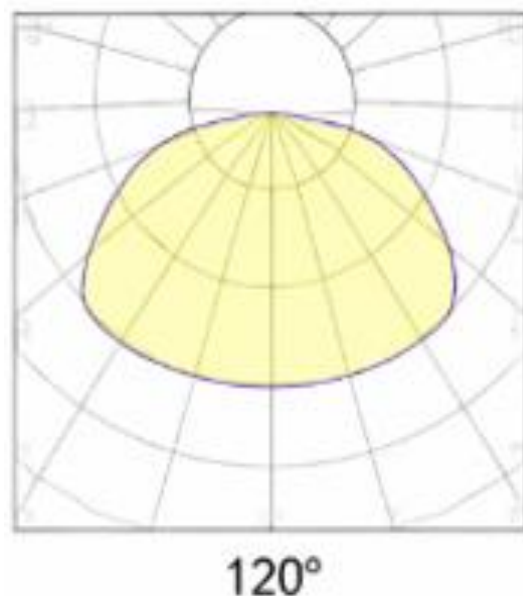

Material Characteristics

IP Class: IP65
IK Class: IK06
Material: ABS & Polycarbonate
Ambient Temperature: -20°C<ta<+50°C
Body Color: BLACK
Product Size (mm): Ø220x68

Technical Drawing

Lighting

Lumen (Lm): 1260
Luminaire efficacy (Lm/W): 70
Colour Temperature: 4000K (NATURAL WHITE)
Beam Angle: 120°
CRI: Ra >80
Lifetime (Hours): 25000
EEL : F

Packing Informations

Pieces/Outbox: 20
Outbox Size (mm): 470x375x475
Outbox G.W. (Kg): 10,74
Outbox Volume (m ³): 0,0837
Unit Weight (Gr): 537
Barcode : 6972538043412

Light Distribution Curve

System Definition: VT/ORI-W2/18W/SMD/40K/22CM/IP65/BL/CB/BULKHEAD