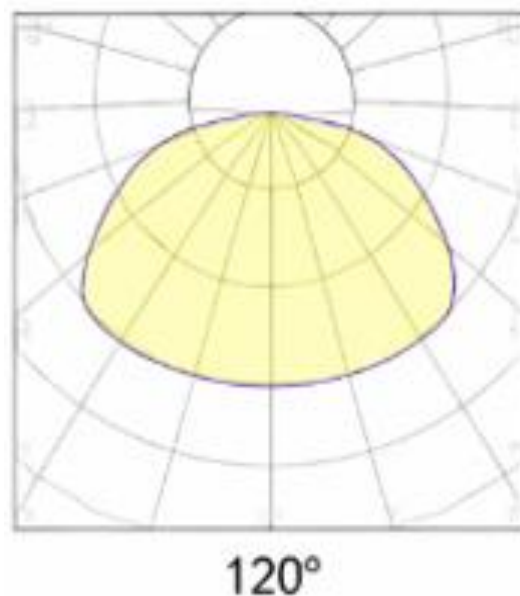

#### Technical Drawing

#### Lighting

Lumen (Lm): 840

Luminaire efficacy (Lm/W): 70

Colour Temperature: 4000K (NATURAL WHITE)

Beam Angle: 120°

CRI: Ra >80

Lifetime (Hours): 12500

EEL : F

#### Packing Informations

Pieces/Outbox: 20

Outbox Size (mm): 365x350x375

Outbox G.W. (Kg): 6,35

Outbox Volume (m<sup>3</sup>): 0,0479

Unit Weight (Gr): 317,5

Barcode : 6972538045782

#### Light Distribution Curve

System Definition: VT/ORI-CH/12W/SMD/40K/16CM/IP65/ANTR/CB/BULKHEAD