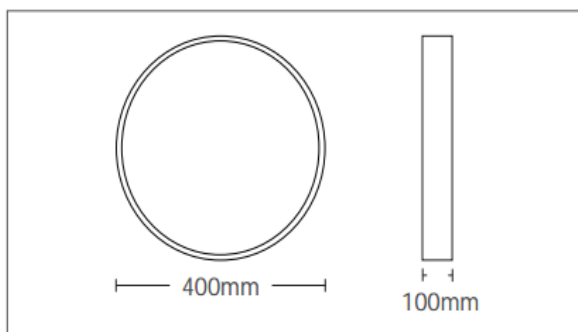

Material Characteristics

IP Class: IP20
IK Class: -
Material: Aluminium+Metal-Sheet Body + PVC Diffusor
Ambient Temperature: -20°C<ta<+40°C
Body Color: NICKEL
Product Size (mm): $\phi 400 \times H100$

Technical Drawing

Lighting

Lumen (Lm): 2400
Luminaire efficacy (Lm/W): 80
Colour Temperature: 3CCT
Beam Angle: 120°
CRI: Ra >80
Lifetime (Hours): 30000
EEL : F

Packing Informations

Pieces/Outbox: 5
Outbox Size (mm): 590x450x455
Outbox G.W. (Kg): 7,36
Outbox Volume (m³): 0,1208
Unit Weight (Gr): 1472
Barcode : 6972538048394