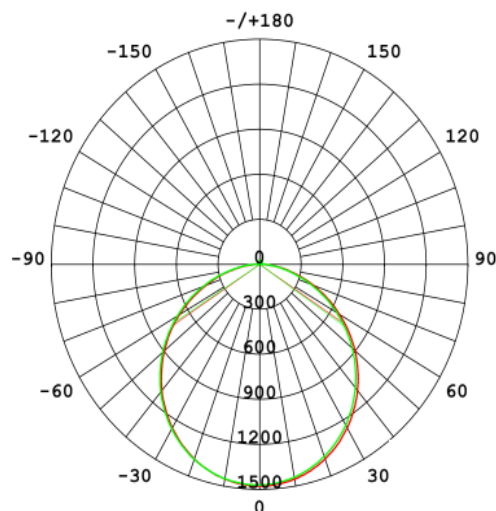

Light Distribution Curve

System Definition: VT/FINESSE R3-30/ $\phi 400 \times H100$ /30W/3CCT-DIP/NCK

VITO EUROPE

102 Iztochna Tangenta str. 4th Floor

P.C. 1528, Sofia/Bulgaria

Phone: +359 2 4341575

E-mail: info@vitoeurope.com

www.vitolighting.com