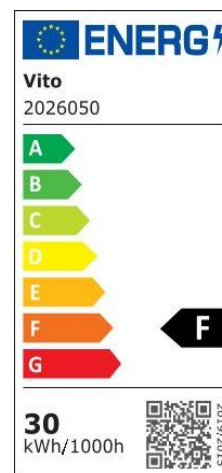

Product Data Sheet

INDOOR LIGHTING

FINESSE R3-30 30W

CODE: 2026050

Area of application

Decorative LED Ceiling Fixture with 3xCCT function to be controlled by a DIP-switch. For surface and pendant installation in indoor decorative lighting applications. Ceilings of corridors and rooms in homes, hotels, shopping malls, commercial areas..

Product Data Sheet

INDOOR LIGHTING

FINESSE R3-30 30W

CODE: 2026050

Product Features

Electrical

Power (Watt): 30
Voltage: 180-265V AC ~ 50/60Hz
Power Factor: >0.95
Electrical Protection: Class I
Surge Protection: --
Dimmability: NO
Switch Cycle (Times): 30000

Material Characteristics

IP Class: IP20
IK Class: -
Material: Aluminium+Metal-Sheet Body + PVC Diffusor
Ambient Temperature: -20°C<ta<+40°C
Body Color: NICKEL
Product Size (mm): $\phi 400 \times H100$

Technical Drawing

Lighting

Lumen (Lm): 2400
Luminaire efficacy (Lm/W): 80
Colour Temperature: 3CCT
Beam Angle: 120°
CRI: Ra >80
Lifetime (Hours): 30000
EEL : F

Packing Informations

Pieces/Outbox: 5
Outbox Size (mm): 590x450x455
Outbox G.W. (Kg): 7,36
Outbox Volume (m³): 0,1208
Unit Weight (Gr): 1472
Barcode : 6972538048394