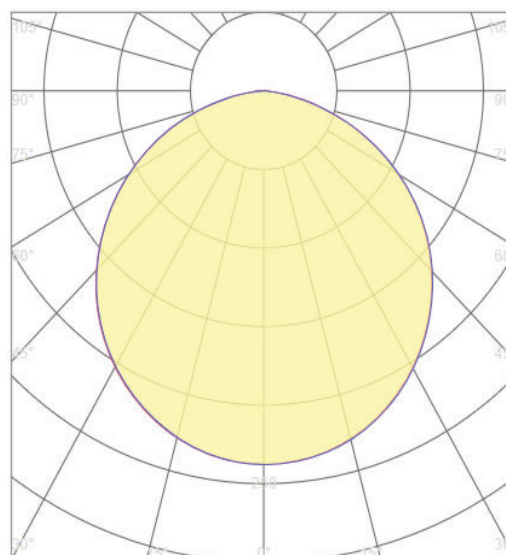

Product Data Sheet

INDOOR LIGHTING

FINESSE R1-60 60W

CODE: 2026090

Product Features

Electrical

Power: 60Watt

Voltage: 180-265V AC ~ 50/60Hz

Power Factor: >0.95

Electrical Protection: Class I

Surge Protection: --

Dimmability: yes

Switch Cycle: 30000 times

Material Characteristics

IP Class: IP20

IK Class: -

Material: Metal-Sheet Body + PS Diffusor

Ambient Temperature: -20°C<ta<+40°C

Body Color: WHITE

Product Size: ϕ 600xH50mm

Lighting

Lumen: 4800 Lm

Luminaire efficacy: 80 Lm/W

Colour Temperature: 3XCCT

Beam Angle: 120°

CRI : Ra >80

Lifetime; 30000 Hours

EEL : F

Packing Informations

Pieces/Outbox: 1

Outbox Size: 650x650x110 mm

Outbox G.W.: 3,74 Kg

Outbox Volume: 0,0465 m³

Unit Weight: 3740 gr

Barcode : 6972538048431

Technical Drawing

VITO EUROPE

102 Iztochna Tangenta str. 4th Floor

P.C. 1528, Sofia/Bulgaria

Phone: +359 2 4341575

E-mail: info@vitoeuropa.com

www.vitolighting.com