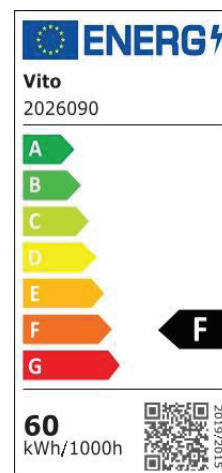

# Product Data Sheet

INDOOR LIGHTING

FINESSE R1-60 60W

CODE: 2026090

### Material Characteristics

IP Class: IP20

IK Class: -

Material: Metal-Sheet Body + PS Diffusor

Ambient Temperature: -20°C<ta<+40°C

Body Color: WHITE

Product Size:  $\phi$ 600xH50mm

### Lighting

Lumen: 4800 Lm

Luminaire efficacy: 80 Lm/W

Colour Temperature: 3XCCT

Beam Angle: 120°

CRI : Ra >80

Lifetime; 30000 Hours

EEL : F