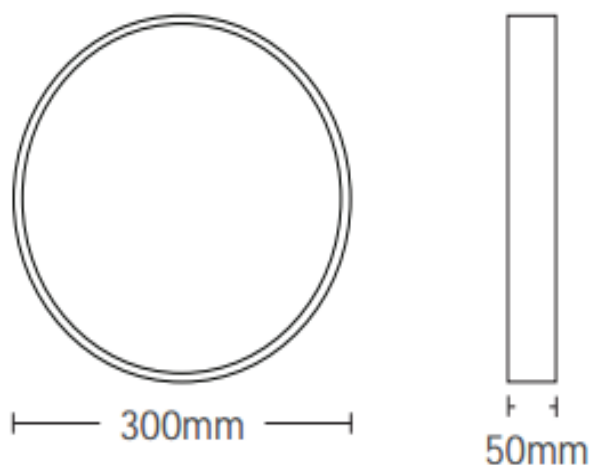

Product Data Sheet

INDOOR LIGHTING

FINESSE R1-25 25W

CODE: 2026100

Product Features

Electrical

Power: 25Watt

Voltage: 180-265V AC ~ 50/60Hz

Power Factor: >0.95

Electrical Protection: Class I

Surge Protection: --

Dimmability: NO

Switch Cycle: 30000 times

Material Characteristics

IP Class: IP20

IK Class: -

Material: Metal-Sheet Body + PS Diffusor

Ambient Temperature: -20°C<ta<+40°C

Body Color: BLACK

Product Size: ϕ 300xH50mm

Lighting

Lumen: 2000 Lm

Luminaire efficacy: 80 Lm/W

Colour Temperature: 3XCCT

Beam Angle: 120°

CRI : Ra >80

Lifetime; 30000 Hours

EEL : F

Packing Informations

Pieces/Outbox: 5

Outbox Size: 360x350x370 mm

Outbox G.W.: 5,5 Kg

Outbox Volume: 0,0466 m³

Unit Weight: 1100 gr

Barcode : 6972538048448

Technical Drawing

VITO EUROPE

102 Iztochna Tangenta str. 4th Floor

P.C. 1528, Sofia/Bulgaria

Phone: +359 2 4341575

E-mail: info@vitoeuropa.com

www.vitolighting.com