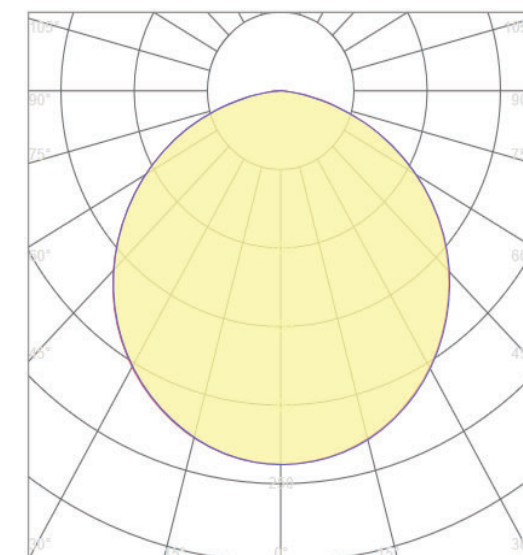

Product Data Sheet

INDOOR LIGHTING

FINESSE R1-25 25W

CODE: 2026100

Product Features

Electrical

Power: 25Watt

Voltage: 180-265V AC ~ 50/60Hz

Power Factor: >0.95

Electrical Protection: Class I

Surge Protection: --

Dimmability: NO

Switch Cycle: 30000 times

Material Characteristics

IP Class: IP20

IK Class: -

Material: Metal-Sheet Body + PS Diffusor

Ambient Temperature: -20°C<ta<+40°C

Body Color: BLACK

Product Size: ϕ 300xH50mm

Lighting

Lumen: 2000 Lm

Luminaire efficacy: 80 Lm/W

Colour Temperature: 3XCCT

Beam Angle: 120°

CRI : Ra >80

Lifetime; 30000 Hours

EEL : F

Packing Informations

Pieces/Outbox: 5

Outbox Size: 360x350x370 mm

Outbox G.W.: 5,5 Kg

Outbox Volume: 0,0466 m³

Unit Weight: 1100 gr

Barcode : 6972538048448

Technical Drawing

VITO EUROPE

102 Iztochna Tangenta str. 4th Floor

P.C. 1528, Sofia/Bulgaria

Phone: +359 2 4341575

E-mail: info@vitoeuropa.com

www.vitolighting.com