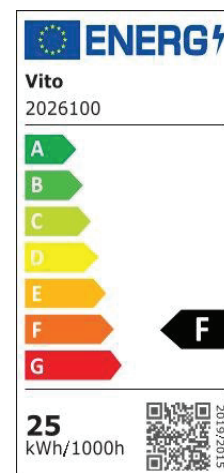

## INDOOR LIGHTING

FINESSE R1-25 25W

CODE: 2026100

### Electrical

Power: 25Watt

Voltage: 180-265V AC ~ 50/60Hz

Power Factor: >0.95

Electrical Protection: Class I

Surge Protection: --

Dimmability: NO

Switch Cycle: 30000 times

### Material Characteristics

IP Class: IP20

IK Class: -

Material: Metal-Sheet Body + PS Diffusor

Ambient Temperature: -20°C<ta<+40°C

Body Color: BLACK

Product Size:  $\phi$ 300xH50mm