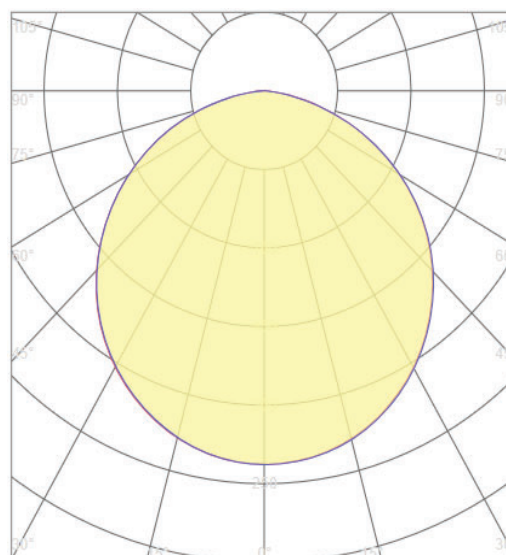

Material: Metal-Sheet Body + PS Diffusor

Ambient Temperature: -20°C<ta<+40°C

Body Color: BLACK

Product Size: ϕ 400xH50mm

Technical Drawing

Lighting

Lumen: 2800 Lm

Luminaire efficacy: 80 Lm/W

Colour Temperature: 3XCCT

Beam Angle: 120°

CRI : Ra >80

Lifetime; 30000 Hours

EEL : F

Packing Informations

Pieces/Outbox: 6

Outbox Size: 460x450x470 mm

Outbox G.W.: 10,4 Kg

Outbox Volume: 0,0973 m³

Unit Weight: 1733,33 gr

Barcode : 6972538048455

Light Distribution Curve

VITO EUROPE

102 Iztochna Tangenta str. 4th Floor

P.C. 1528, Sofia/Bulgaria