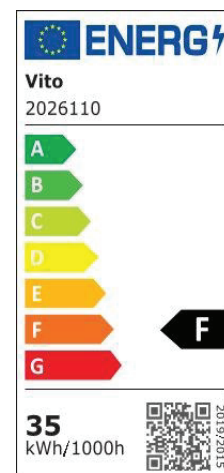

Product Data Sheet

INDOOR LIGHTING

FINESSE R1-35 35W

CODE: 2026110

Area of application

Decorative LED Ceiling Fixture with 3xCCT function to be controlled by a DIP-switch. For surface and pendant installation in indoor decorative lighting applications. Ceilings of Corridors/Rooms in home, shopping malls, commercial areas..

Product Data Sheet

INDOOR LIGHTING

FINESSE R1-35 35W

CODE: 2026110

Product Features

Electrical

Power: 35Watt

Voltage: 180-265V AC ~ 50/60Hz

Power Factor: >0.95

Electrical Protection: Class I

Surge Protection: --

Dimmability: NO

Switch Cycle: 30000 times

Material Characteristics

IP Class: IP20

IK Class: -

Colour Temperature: 3XCCT

Beam Angle: 120°

CRI : Ra >80

Lifetime; 30000 Hours

EEL : F

Packing Informations

Pieces/Outbox: 6

Outbox Size: 460x450x470 mm