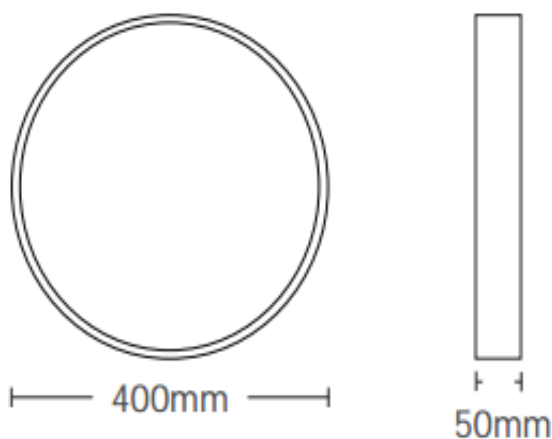

Material: Metal-Sheet Body + PS Diffusor

Ambient Temperature: -20°C<ta<+40°C

Body Color: BLACK

Product Size: ϕ 400xH50mm

Technical Drawing

Lighting

Lumen: 2800 Lm

Luminaire efficacy: 80 Lm/W

Colour Temperature: 3XCCT

Beam Angle: 120°

CRI : Ra >80

Lifetime; 30000 Hours

EEL : F

Packing Informations

Pieces/Outbox: 6

Outbox Size: 460x450x470 mm

Outbox G.W.: 10,4 Kg

Outbox Volume: 0,0973 m³

Unit Weight: 1733,33 gr

Barcode : 6972538048455

Light Distribution Curve

VITO EUROPE

102 Iztochna Tangenta str. 4th Floor

P.C. 1528, Sofia/Bulgaria