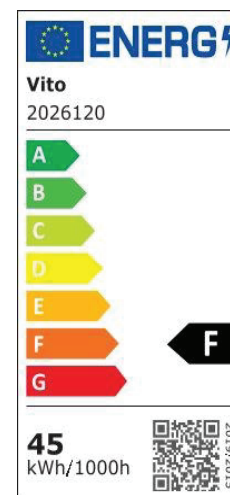

Product Data Sheet

INDOOR LIGHTING

FINESSE R1-45 45W

CODE: 2026120

Area of application

Decorative LED Ceiling Fixture with 3xCCT function to be controlled by a DIP-switch. For surface and pendant installation in indoor decorative lighting applications. Ceilings of Corridors/Rooms in home, shopping malls, commercial areas..

Product Data Sheet

INDOOR LIGHTING

FINESSE R1-45 45W

CODE: 2026120

Product Features

Electrical

Power: 45Watt

Voltage: 180-265V AC ~ 50/60Hz

Power Factor: >0.95

Electrical Protection: Class I

Surge Protection: --

Dimmability: NO

Switch Cycle: 30000 times

Material Characteristics

IP Class: IP20

IK Class: -

Material: Metal-Sheet Body + PS Diffusor

Ambient Temperature: -20°C<ta<+40°C

Body Color: BLACK

Product Size: ϕ 500xH50mm

Lighting

Lumen: 3600 Lm

Luminaire efficacy: 80 Lm/W

Colour Temperature: 3XCCT