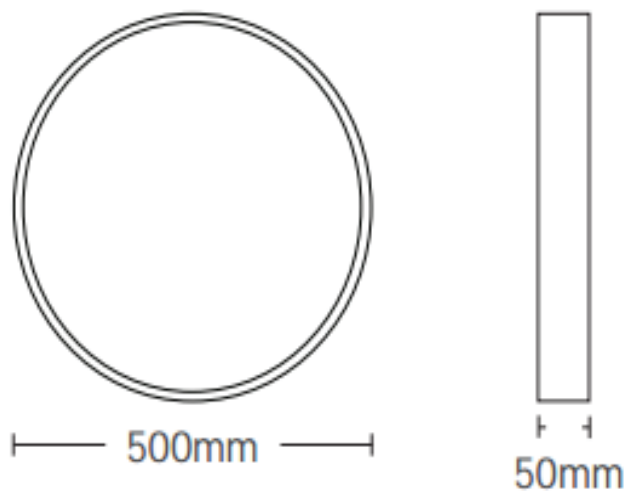

Material: Metal-Sheet Body + PS Diffusor

Ambient Temperature: -20°C<ta<+40°C

Body Color: BLACK

Product Size: ϕ 500xH50mm

Lighting

Lumen: 3600 Lm

Luminaire efficacy: 80 Lm/W

Colour Temperature: 3XCCT

Beam Angle: 120°

CRI : Ra >80

Lifetime; 30000 Hours

EEL : F

Packing Informations

Pieces/Outbox: 5

Outbox Size: 550x390x570 mm

Outbox G.W.: 11,68 Kg

Outbox Volume: 0,1223 m³

Unit Weight: 2336 gr

Barcode : 6972538048462

Technical Drawing

VITO EUROPE

102 Iztochna Tangenta str. 4th Floor

P.C. 1528, Sofia/Bulgaria

Phone: +359 2 4341575