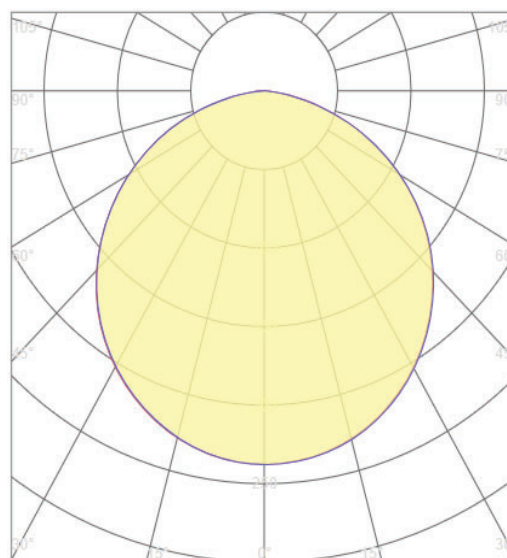

Product Data Sheet

INDOOR LIGHTING

FINESSE R1-45 45W

CODE: 2026120

Product Features

Electrical

Power: 45Watt

Voltage: 180-265V AC ~ 50/60Hz

Power Factor: >0.95

Electrical Protection: Class I

Surge Protection: --

Dimmability: NO

Switch Cycle: 30000 times

Material Characteristics

IP Class: IP20

IK Class: -

Material: Metal-Sheet Body + PS Diffusor

Ambient Temperature: -20°C<ta<+40°C

Body Color: BLACK

Product Size: ϕ 500xH50mm

Lighting

Lumen: 3600 Lm

Luminaire efficacy: 80 Lm/W

Colour Temperature: 3XCCT

Beam Angle: 120°

CRI : Ra >80

Lifetime; 30000 Hours

EEL : F

Packing Informations

Pieces/Outbox: 5

Outbox Size: 550x390x570 mm

Outbox G.W.: 11,68 Kg

Outbox Volume: 0,1223 m³

Unit Weight: 2336 gr

Barcode : 6972538048462

Technical Drawing

VITO EUROPE

102 Iztochna Tangenta str. 4th Floor

P.C. 1528, Sofia/Bulgaria

Phone: +359 2 4341575

E-mail: info@vitoeurope.com

www.vitolighting.com