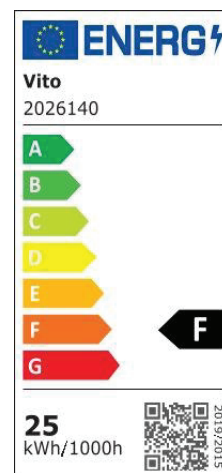

Product Data Sheet

INDOOR LIGHTING

FINESSE S1-25 25W

CODE: 2026140

Area of application

Decorative LED Ceiling Fixture with 3xCCT function to be controlled by a DIP-switch. For surface and pendant installation in indoor decorative lighting applications. Ceilings of Corridors/Rooms in home, shopping malls, commercial areas..

Product Advantages

FINESSE S1-25 is a decorative ceiling fixture model with 3xCCT function with a DIP switch inside. equipped with backlit technology of SANAN LED sources arrangement with 3 position switch for ranging the color temperature between 3000K, 4000K or 6000K. Intended for surface or suspended installation, suspension set must be ordered separately (HSS). Housing of aluminum board electrostatically painted with sandblasted finishing in sand black & sand white. PS difusser.