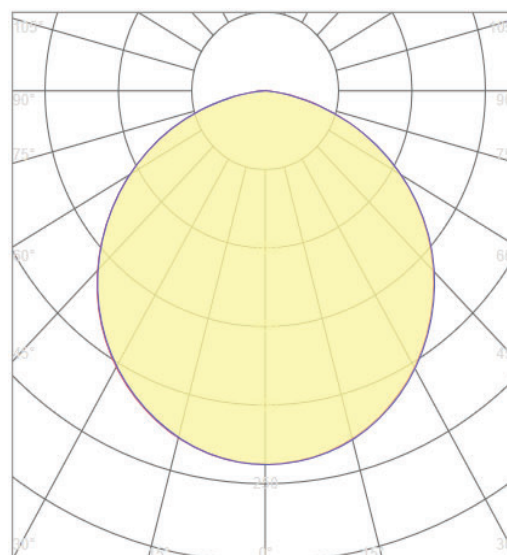

Light Distribution Curve

VITO EUROPE

102 Iztochna Tangenta str. 4th Floor

P.C. 1528, Sofia/Bulgaria

Phone: +359 2 4341575

E-mail: info@vitoeurope.com

www.vitolighting.com