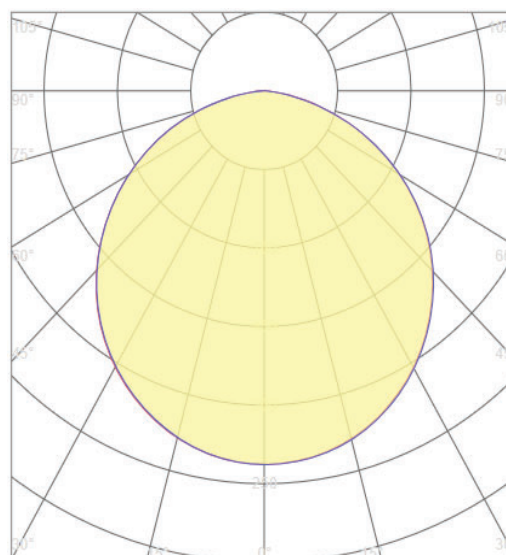

Material: Metal-Sheet Body + PS Diffusor

Ambient Temperature: -20°C<ta<+40°C

Body Color: WHITE

Product Size: 500x500xH50mm

Technical Drawing

Lighting

Lumen: 3600 Lm

Luminaire efficacy: 80 Lm/W

Colour Temperature: 3XCCT

Beam Angle: 120°

CRI : Ra >80

Lifetime; 30000 Hours

EEL : F

Packing Informations

Pieces/Outbox: 5

Outbox Size: 550x390x570 mm

Outbox G.W.: 14,4 Kg

Outbox Volume: 0,1223 m³

Unit Weight: 2880 gr

Barcode : 6972538048509

Light Distribution Curve

VITO EUROPE

102 Iztochna Tangenta str. 4th Floor

P.C. 1528, Sofia/Bulgaria