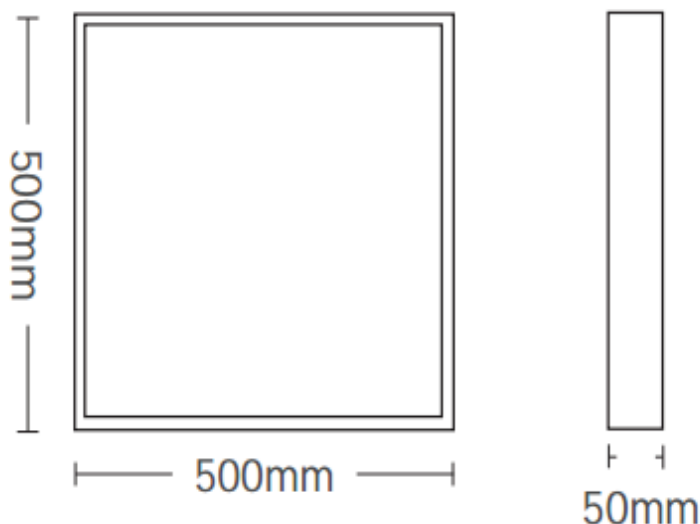

Material: Metal-Sheet Body + PS Diffusor

Ambient Temperature: -20°C<ta<+40°C

Body Color: WHITE

Product Size: 500x500xH50mm

Technical Drawing

Lighting

Lumen: 3600 Lm

Luminaire efficacy: 80 Lm/W

Colour Temperature: 3XCCT

Beam Angle: 120°

CRI : Ra >80

Lifetime; 30000 Hours

EEL : F

Packing Informations

Pieces/Outbox: 5

Outbox Size: 550x390x570 mm

Outbox G.W.: 14,4 Kg

Outbox Volume: 0,1223 m³

Unit Weight: 2880 gr

Barcode : 6972538048509

Light Distribution Curve

VITO EUROPE

102 Iztochna Tangenta str. 4th Floor

P.C. 1528, Sofia/Bulgaria