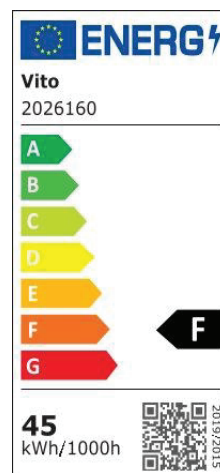

Product Data Sheet

INDOOR LIGHTING

FINESSE S1-45 45W

CODE: 2026160

Area of application

Decorative LED Ceiling Fixture with 3xCCT function to be controlled by a DIP-switch. For surface and pendant installation in indoor decorative lighting applications. Ceilings of Corridors/Rooms in home, shopping malls, commercial areas..

Power Factor: >0.95

Electrical Protection: Class I

Surge Protection: --

Dimmability: NO

Switch Cycle: 30000 times

Material Characteristics

IP Class: IP20

IK Class: -

Material: Metal-Sheet Body + PS Diffusor

Ambient Temperature: -20°C<ta<+40°C

Body Color: WHITE

Product Size: 500x500xH50mm

Technical Drawing

Lighting

Lumen: 3600 Lm

Luminaire efficacy: 80 Lm/W

Colour Temperature: 3XCCT

Beam Angle: 120°

CRI : Ra >80

Lifetime; 30000 Hours

EEL : F

Packing Informations

Pieces/Outbox: 5

Outbox Size: 550x390x570 mm