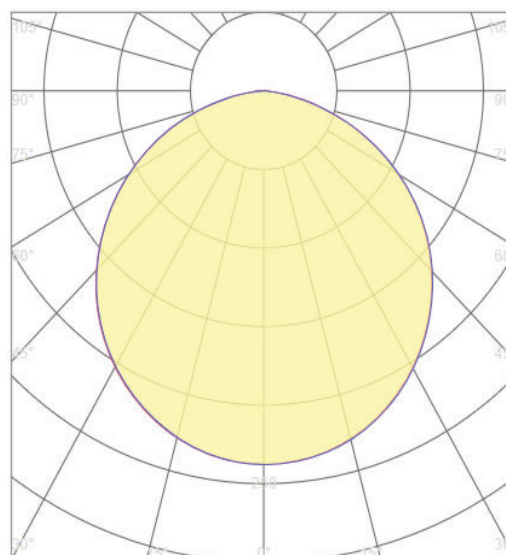

Material: Metal-Sheet Body + PS Diffusor

Ambient Temperature: -20°C<ta<+40°C

Body Color: BLACK

Product Size: 500x500xH50mm

Technical Drawing

Lighting

Lumen: 3600 Lm

Luminaire efficacy: 80 Lm/W

Colour Temperature: 3XCCT

Beam Angle: 120°

CRI : Ra >80

Lifetime; 30000 Hours

EEL : F

Packing Informations

Pieces/Outbox: 5

Outbox Size: 550x390x570 mm

Outbox G.W.: 14,4 Kg

Outbox Volume: 0,1223 m³

Unit Weight: 2880 gr

Barcode : 6972538048547

Light Distribution Curve

VITO EUROPE

102 Iztochna Tangenta str. 4th Floor

P.C. 1528, Sofia/Bulgaria