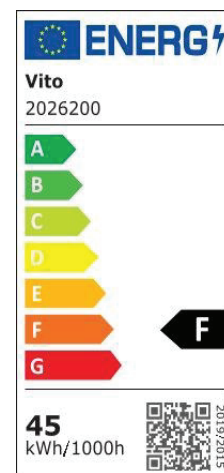

Product Data Sheet

INDOOR LIGHTING

FINESSE S1-45 45W

CODE: 2026200

Area of application

Decorative LED Ceiling Fixture with 3xCCT function to be controlled by a DIP-switch. For surface and pendant installation in indoor decorative lighting applications. Ceilings of Corridors/Rooms in home, shopping malls, commercial areas..

Power Factor: >0.95

Electrical Protection: Class I

Surge Protection: --

Dimmability: NO

Switch Cycle: 30000 times

Material Characteristics

IP Class: IP20

IK Class: -

Material: Metal-Sheet Body + PS Diffusor

Ambient Temperature: -20°C<ta<+40°C

Body Color: BLACK

Product Size: 500x500xH50mm

Technical Drawing

Lighting

Lumen: 3600 Lm

Luminaire efficacy: 80 Lm/W

Colour Temperature: 3XCCT

Beam Angle: 120°

CRI : Ra >80

Lifetime; 30000 Hours

EEL : F

Packing Informations

Pieces/Outbox: 5

Outbox Size: 550x390x570 mm