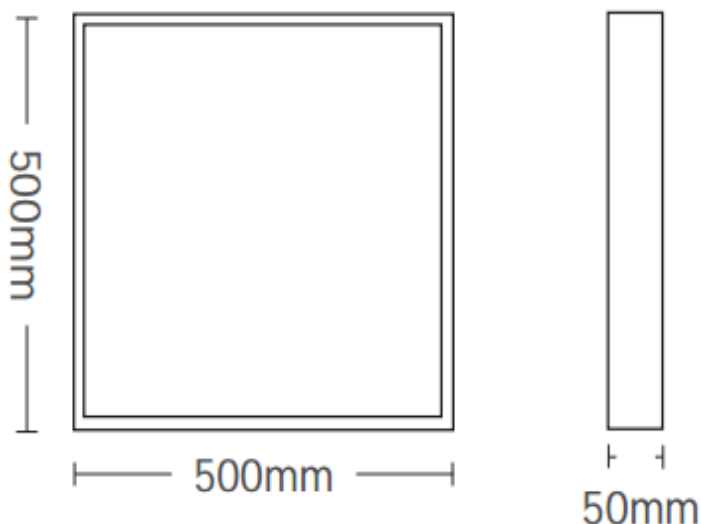

Material: Metal-Sheet Body + PS Diffusor

Ambient Temperature: -20°C<ta<+40°C

Body Color: BLACK

Product Size: 500x500xH50mm

Technical Drawing

Lighting

Lumen: 3600 Lm

Luminaire efficacy: 80 Lm/W

Colour Temperature: 3XCCT

Beam Angle: 120°

CRI : Ra >80

Lifetime; 30000 Hours

EEL : F

Packing Informations

Pieces/Outbox: 5

Outbox Size: 550x390x570 mm

Outbox G.W.: 14,4 Kg

Outbox Volume: 0,1223 m³

Unit Weight: 2880 gr

Barcode : 6972538048547

Light Distribution Curve

VITO EUROPE

102 Iztochna Tangenta str. 4th Floor

P.C. 1528, Sofia/Bulgaria