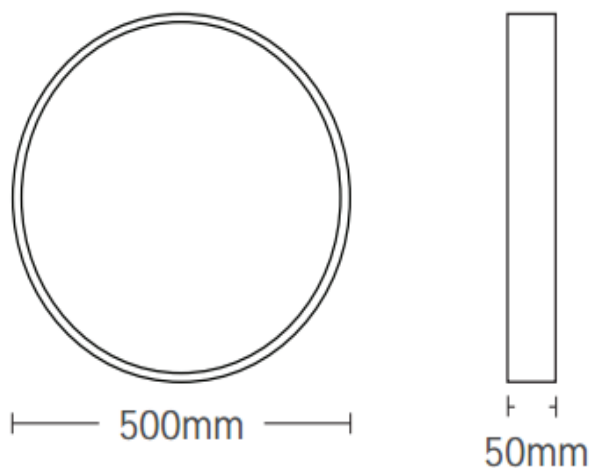

### Material Characteristics

IP Class: IP20

IK Class: -

Material: Metal-Sheet+Wood Body + PS Diffusor

Ambient Temperature: -20°C<ta<+40°C

Body Color: WHITE+WOOD

Product Size:  $\phi$ 500xH50mm

### Technical Drawing

### Packing Informations

Pieces/Outbox: 5

Outbox Size: 550x390x570 mm

Outbox G.W.: 12,9 Kg

Outbox Volume: 0,1223 m<sup>3</sup>

Unit Weight: 2580 gr

Barcode : 6972538048561