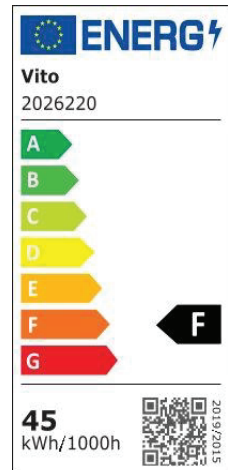

Product Data Sheet

INDOOR LIGHTING

FINESSE R2-45 45W

CODE: 2026220

Area of application

Decorative LED Ceiling Fixture with 3xCCT function to be controlled by a DIP-switch. For surface and pendant installation in indoor decorative lighting applications. Ceilings of Corridors/Rooms in home, shopping malls, commercial areas..

Product Advantages

FINESSE R2-45 is a decorative ceiling fixture model with 3xCCT function with a DIP switch inside. equipped with backlit technology of SANAN LED sources arrangement with 3 position switch for ranging the color temperature between 3000K, 4000K or 6000K. Intended for surface or suspended installation, suspension set must be ordered separately (HSR). Housing of aluminum board electrostatically painted with sandblasted finishing in sand black & sand white. PS difusser.