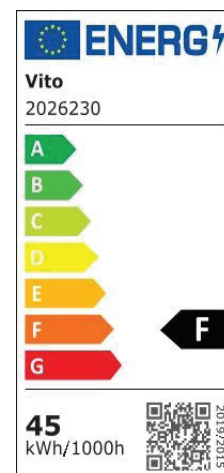

Product Data Sheet

INDOOR LIGHTING

FINESSE R2-45 45W

CODE: 2026230

Area of application

Decorative LED Ceiling Fixture with 3x CCT function to be controlled by a DIP-switch. For surface and pendant installation in indoor decorative lighting applications. Ceilings of Corridors/Rooms in home, shopping malls, commercial areas..

Product Data Sheet

INDOOR LIGHTING

FINESSE R2-45 45W

CODE: 2026230

Product Features

Electrical

Power: 45Watt

Voltage: 180-265V AC ~ 50/60Hz

Power Factor: >0.95

Electrical Protection: Class I

Surge Protection: --

Dimmability: NO

Switch Cycle: 30000 times

Material Characteristics

IP Class: IP20

IK Class: -

Material: Metal-Sheet+Wood Body + PS Diffusor

Ambient Temperature: -20°C<ta<+40°C

Body Color: BLACK+WOOD

Product Size: ϕ 500xH50mm

Lighting

Lumen: 3600 Lm

Luminaire efficacy: 80 Lm/W

Colour Temperature: 3XCCT