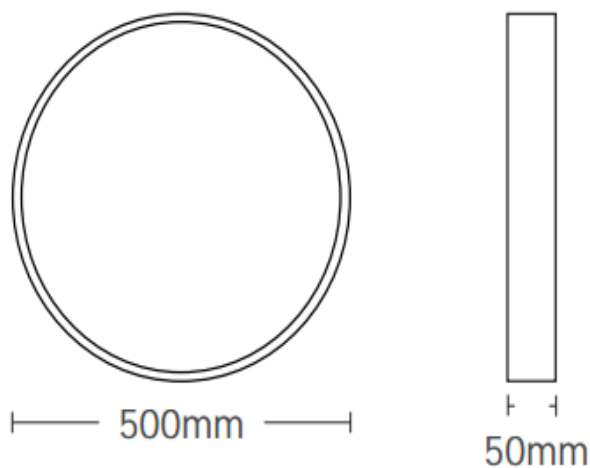

Material: Metal-Sheet+Wood Body + PS Diffusor

Ambient Temperature: -20°C<ta<+40°C

Body Color: BLACK+WOOD

Product Size: ϕ 500xH50mm

Lighting

Lumen: 3600 Lm

Luminaire efficacy: 80 Lm/W

Colour Temperature: 3XCCT

Beam Angle: 120°

CRI : Ra >80

Lifetime; 30000 Hours

EEL : F

Packing Informations

Pieces/Outbox: 5

Outbox Size: 550x390x570 mm

Outbox G.W.: 12,9 Kg

Outbox Volume: 0,1223 m³

Unit Weight: 2580 gr

Barcode : 6972538048578

Technical Drawing

VITO EUROPE

102 Iztochna Tangenta str. 4th Floor

P.C. 1528, Sofia/Bulgaria

Phone: +359 2 4341575