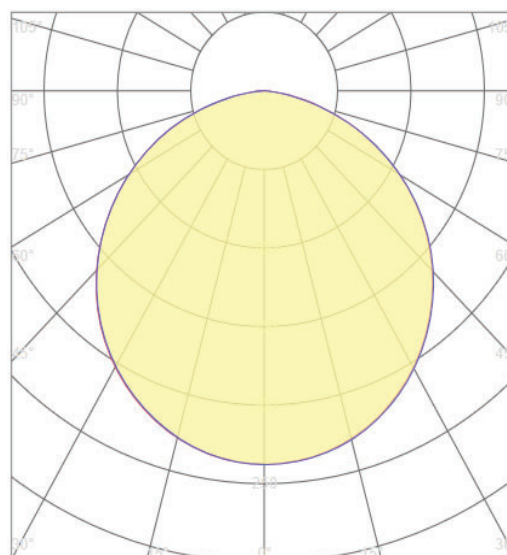

Product Data Sheet

INDOOR LIGHTING

FINESSE R2-45 45W

CODE: 2026230

Product Features

Electrical

Power: 45Watt

Voltage: 180-265V AC ~ 50/60Hz

Power Factor: >0.95

Electrical Protection: Class I

Surge Protection: --

Dimmability: NO

Switch Cycle: 30000 times

Material Characteristics

IP Class: IP20

IK Class: -

Material: Metal-Sheet+Wood Body + PS Diffusor

Ambient Temperature: -20°C<ta<+40°C

Body Color: BLACK+WOOD

Product Size: ϕ 500xH50mm

Lighting

Lumen: 3600 Lm

Luminaire efficacy: 80 Lm/W

Colour Temperature: 3XCCT

Beam Angle: 120°

CRI : Ra >80

Lifetime; 30000 Hours

EEL : F

Packing Informations

Pieces/Outbox: 5

Outbox Size: 550x390x570 mm

Outbox G.W.: 12,9 Kg

Outbox Volume: 0,1223 m³

Unit Weight: 2580 gr

Barcode : 6972538048578

Technical Drawing

VITO EUROPE

102 Iztochna Tangenta str. 4th Floor

P.C. 1528, Sofia/Bulgaria

Phone: +359 2 4341575

E-mail: info@vitoeurope.com

www.vitolighting.com