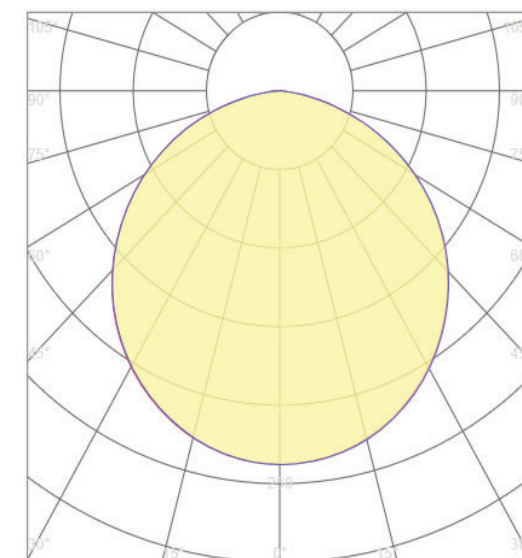

Product Data Sheet

INDOOR LIGHTING

DISC 1 46W

CODE: 2026240

Product Features

Electrical

Power: 46Watt

Voltage: 180-265V AC ~ 50/60Hz

Power Factor: >0.95

Electrical Protection: Class I

Surge Protection: --

Dimmability: NO

Switch Cycle: 30000 times

Material Characteristics

IP Class: IP20

IK Class: -

Material: Aluminium+Metal-Sheet Body + PVC Diffusor

Ambient Temperature: -20°C<ta<+40°C

Body Color: WHITE

Product Size: ϕ 500xH45mm

Lighting

Lumen: 2760 Lm

Luminaire efficacy: 60 Lm/W

Colour Temperature: 3XCCT

Beam Angle: 120°

CRI : Ra >80

Lifetime; 30000 Hours

EEL : G

Packing Informations

Pieces/Outbox: 5

Outbox Size: 550x390x570 mm

Outbox G.W.: 13,8 Kg

Outbox Volume: 0,1223 m³

Unit Weight: 2760 gr

Barcode : 6972538048585

Technical Drawing

VITO EUROPE

102 Iztochna Tangenta str. 4th Floor

P.C. 1528, Sofia/Bulgaria

Phone: +359 2 4341575

E-mail: info@vitoeuropa.com

www.vitolighting.com