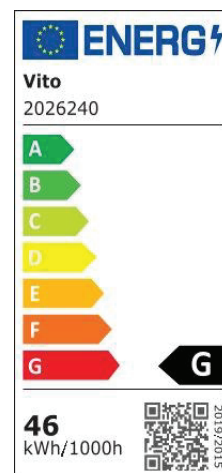

Product Data Sheet

INDOOR LIGHTING

DISC 1 46W

CODE: 2026240

Area of application

DECORATIVE CEILING FIXTURES DISC 1 is a round ceiling mounting lighting fixture

Product Advantages

DISC 1 is a decorative ceiling fixture model with 3x CCT function with a DIP switch inside. equipped with backlit technology of SANAN LED sources. arrangement with 3 position switch for ranging the color temperature between 3000K, 4000K or 6000K. Intended for surface installation. Housing of aluminum board electrostatically painted with sandblasted finishing in sand white & black.

Product Data Sheet

INDOOR LIGHTING

DISC 1 46W

CODE: 2026240

Product Features

Electrical

Power: 46Watt

Voltage: 180-265V AC ~ 50/60Hz

Power Factor: >0.95

Electrical Protection: Class I

Surge Protection: --

Dimmability: NO

Switch Cycle: 30000 times

Material Characteristics

IP Class: IP20

IK Class: -

Material: Aluminium+Metal-Sheet Body + PVC Diffusor

Ambient Temperature: -20°C<ta<+40°C

Body Color: WHITE

Product Size: ϕ 500xH45mm

Lighting

Lumen: 2760 Lm

Luminaire efficacy: 60 Lm/W

Colour Temperature: 3XCCT