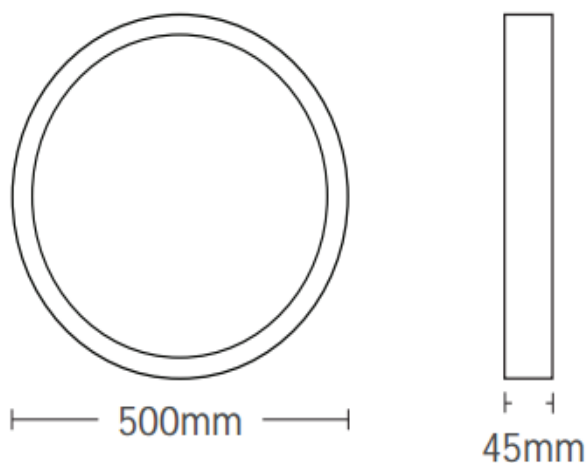

Material: Aluminium+Metal-Sheet Body + PVC Diffusor

Ambient Temperature: -20°C<ta<+40°C

Body Color: WHITE

Product Size: ϕ 500xH45mm

Lighting

Lumen: 2760 Lm

Luminaire efficacy: 60 Lm/W

Colour Temperature: 3XCCT

Beam Angle: 120°

CRI : Ra >80

Lifetime; 30000 Hours

EEL : G

Packing Informations

Pieces/Outbox: 5

Outbox Size: 550x390x570 mm

Outbox G.W.: 13,8 Kg

Outbox Volume: 0,1223 m³

Unit Weight: 2760 gr

Barcode : 6972538048585

Technical Drawing

VITO EUROPE

102 Iztochna Tangenta str. 4th Floor

P.C. 1528, Sofia/Bulgaria

Phone: +359 2 4341575