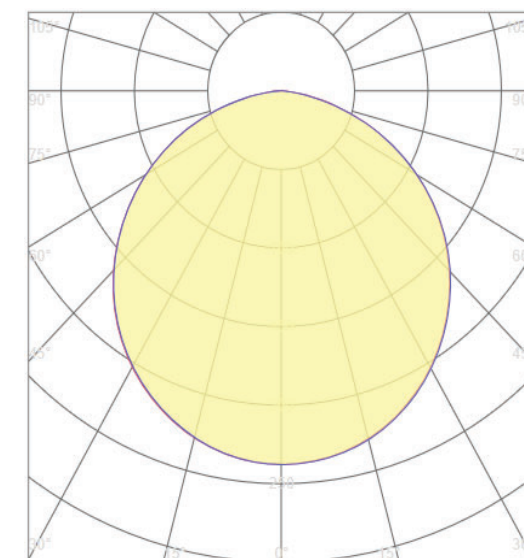

Product Data Sheet

INDOOR LIGHTING

DISC 2 46W

CODE: 2026250

Product Features

Electrical

Power: 46Watt

Voltage: 180-265V AC ~ 50/60Hz

Power Factor: >0.95

Electrical Protection: Class I

Surge Protection: --

Dimmability: NO

Switch Cycle: 30000 times

Material Characteristics

IP Class: IP20

IK Class: -

Material: Aluminium+Metal-Sheet Body + PVC Diffusor

Ambient Temperature: -20°C<ta<+40°C

Body Color: WHITE+GOLDEN

Product Size: ϕ 500xH45mm

Lighting

Lumen: 2760 Lm

Luminaire efficacy: 60 Lm/W

Colour Temperature: 3XCCT

Beam Angle: 120°

CRI : Ra >80

Lifetime; 30000 Hours

EEL : G

Packing Informations

Pieces/Outbox: 5

Outbox Size: 550x390x570 mm

Outbox G.W.: 13,8 Kg

Outbox Volume: 0,1223 m³

Unit Weight: 2760 gr

Barcode : 6972538048592

Technical Drawing

VITO EUROPE

102 Iztochna Tangenta str. 4th Floor

P.C. 1528, Sofia/Bulgaria

Phone: +359 2 4341575

E-mail: info@vitoeurope.com

www.vitolighting.com