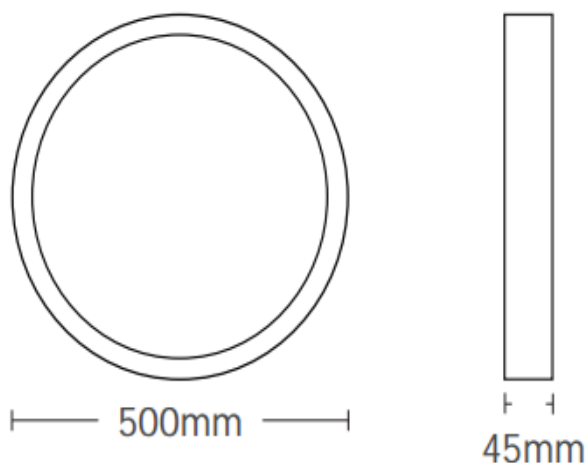

Material: Aluminium+Metal-Sheet Body + PVC Diffusor

Ambient Temperature: -20°C<ta<+40°C

Body Color: WHITE+GOLDEN

Product Size: ϕ 500xH45mm

Lighting

Lumen: 2760 Lm

Luminaire efficacy: 60 Lm/W

Colour Temperature: 3XCCT

Beam Angle: 120°

CRI : Ra >80

Lifetime; 30000 Hours

EEL : G

Packing Informations

Pieces/Outbox: 5

Outbox Size: 550x390x570 mm

Outbox G.W.: 13,8 Kg

Outbox Volume: 0,1223 m³

Unit Weight: 2760 gr

Barcode : 6972538048592

Technical Drawing

VITO EUROPE

102 Iztochna Tangenta str. 4th Floor

P.C. 1528, Sofia/Bulgaria

Phone: +359 2 4341575