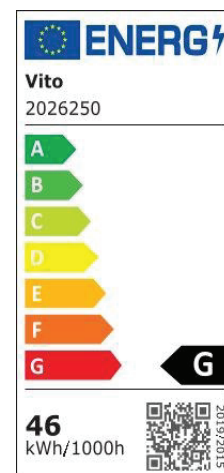

Product Data Sheet

INDOOR LIGHTING

DISC 2 46W

CODE: 2026250

Area of application

DECORATIVE CEILING FIXTURESDISC 1 is a round ceiling mounting lighting fixture

Product Advantages

DISC 2 is a decorative ceiling fixture model with 3xCCT function with a DIP switch inside.equipped with backlit technology

of SANAN LED sources. arrangement with 3 position switch for ranging the color temperature between 3000K, 4000K or 6000K.

Intended for surface installation. Housing of aluminum board electrostatically paint ed with sandblasted finishing in sand white & black.

Power Factor: >0.95

Electrical Protection: Class I

Surge Protection: --

Dimmability: NO

Switch Cycle: 30000 times

Material Characteristics

IP Class: IP20

IK Class: -

Material: Aluminium+Metal-Sheet Body + PVC Diffusor

Ambient Temperature: -20°C<ta<+40°C

Body Color: WHITE+GOLDEN

Product Size: ϕ 500xH45mm

Lighting

Lumen: 2760 Lm

Luminaire efficacy: 60 Lm/W

Colour Temperature: 3XCCT