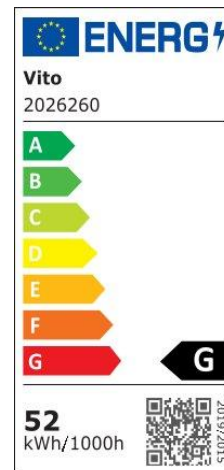

Product Data Sheet

INDOOR LIGHTING

DISC 3 52W

CODE: 2026260

Area of application

DECORATIVE CEILING FIXTURESDISC 1 is a round ceiling mounting lighting fixture

Product Advantages

DISC 3 is a decorative ceiling fixture model with 3x CCT function with a DIP switch inside. equipped with backlit technology of SANAN LED sources. arrangement with 3 position switch for ranging the color temperature between 3000K, 4000K or 6000K.

Electrical

Power (Watt): 52
Voltage: 180-265V AC ~ 50/60Hz
Power Factor: >0.95
Electrical Protection: Class I
Surge Protection: --
Dimmability: NO
Switch Cycle (Times): 30000

Material Characteristics

IP Class: IP20
IK Class: -
Material: Aluminium+Metal-Sheet Body + PVC Diffusor
Ambient Temperature: -20°C<ta<+40°C
Body Color: WHITE+BLACK
Product Size (mm): ϕ 400xH45

Technical Drawing

Lighting

Lumen (Lm): 3120
Luminaire efficacy (Lm/W): 60
Colour Temperature: 3CCT
Beam Angle: 120°
CRI: Ra >80
Lifetime (Hours): 30000
EEL : G

Packing Informations

Pieces/Outbox: 5
Outbox Size (mm): 660x460x480
Outbox G.W. (Kg): 13
Outbox Volume (m ³): 0,1457
Unit Weight (Gr): 2600
Barcode : 6972538048608