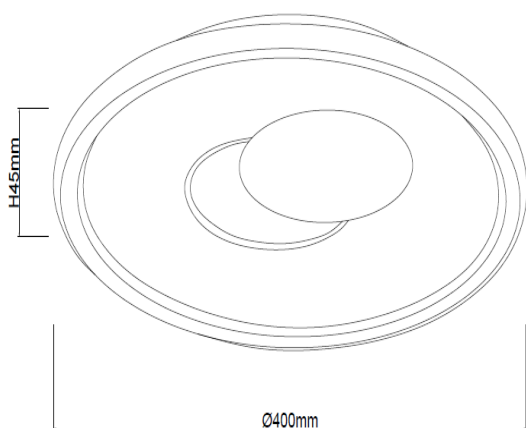

Product Data Sheet

INDOOR LIGHTING

DISC 3 52W

CODE: 2026260

Area of application

DECORATIVE CEILING FIXTURESDISC 1 is a round ceiling mounting lighting fixture

Product Advantages

DISC 3 is a decorative ceiling fixture model with 3x CCT function with a DIP switch inside. equipped with backlit technology of SANAN LED sources. arrangement with 3 position switch for ranging the color temperature between 3000K, 4000K or 6000K.

Intended for surface installation. Housing of aluminum board electrostatically painted with sandblasted finishing in sand white & black.

Product Data Sheet

INDOOR LIGHTING

DISC 3 52W

CODE: 2026260

Product Features

Electrical

Power (Watt): 52
Voltage: 180-265V AC ~ 50/60Hz
Power Factor: >0.95
Electrical Protection: Class I
Surge Protection: --
Dimmability: NO
Switch Cycle (Times): 30000

Material Characteristics

IP Class: IP20
IK Class: -
Material: Aluminium+Metal-Sheet Body + PVC Diffusor
Ambient Temperature: -20°C<ta<+40°C
Body Color: WHITE+BLACK
Product Size (mm): ϕ 400xH45

Technical Drawing

Lighting

Lumen (Lm): 3120
Luminaire efficacy (Lm/W): 60
Colour Temperature: 3CCT
Beam Angle: 120°
CRI: Ra >80
Lifetime (Hours): 30000
EEL : G

Packing Informations

Pieces/Outbox: 5
Outbox Size (mm): 660x460x480
Outbox G.W. (Kg): 13
Outbox Volume (m ³): 0,1457
Unit Weight (Gr): 2600
Barcode : 6972538048608