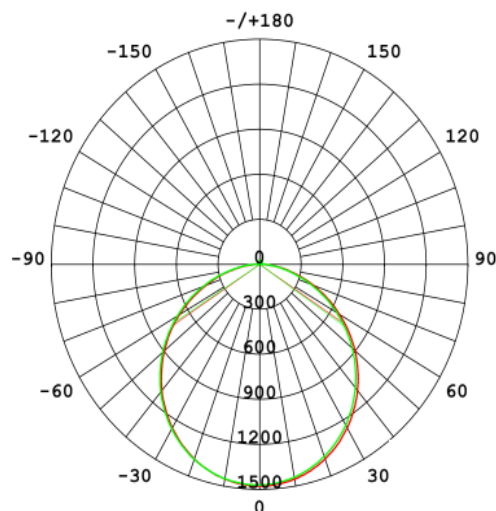

Light Distribution Curve

System Definition: VT/DISC 3/ ϕ 400xH45/52W/3CCT-DIP/WHT+BLC

VITO EUROPE

102 Iztochna Tangenta str. 4th Floor

P.C. 1528, Sofia/Bulgaria

Phone: +359 2 4341575

E-mail: info@vitoeurope.com

www.vitolighting.com