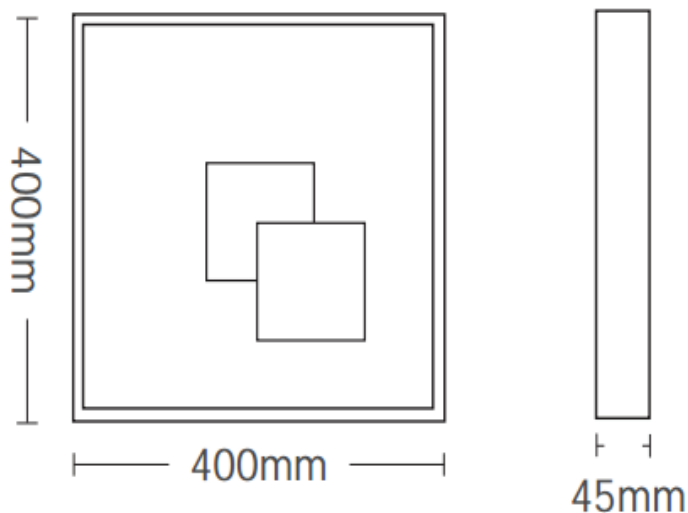

Product Data Sheet

INDOOR LIGHTING

DISC 4 60W

CODE: 2026270

Product Features

Electrical

Power: 60Watt

Voltage: 180-265V AC ~ 50/60Hz

Power Factor: >0.95

Electrical Protection: Class I

Surge Protection: --

Dimmability: NO

Switch Cycle: 30000 times

Material Characteristics

IP Class: IP20

IK Class: -

Material: Aluminium+Metal-Sheet Body + PVC Diffusor

Ambient Temperature: -20°C<ta<+40°C

Body Color: WHITE+BLACK

Product Size: 400x400xH45mm

Lighting

Lumen: 3600 Lm

Luminaire efficacy: 60 Lm/W

Colour Temperature: 3XCCT

Beam Angle: 120°

CRI : Ra >80

Lifetime; 30000 Hours

EEL : G

Packing Informations

Pieces/Outbox: 5

Outbox Size: 660x460x480 mm

Outbox G.W.: 13 Kg

Outbox Volume: 0,1457 m³

Unit Weight: 2600 gr

Barcode : 6972538048615

Technical Drawing

VITO EUROPE

102 Iztochna Tangenta str. 4th Floor

P.C. 1528, Sofia/Bulgaria

Phone: +359 2 4341575

E-mail: info@vitoeurope.com

www.vitolighting.com