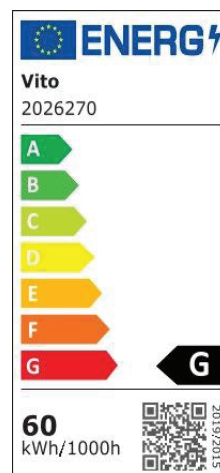

Product Data Sheet

INDOOR LIGHTING

DISC 4 60W

CODE: 2026270

Area of application

DECORATIVE CEILING FIXTURESDISC 1 is a round ceiling mounting lighting fixture

Product Advantages

DISC 4 is a decorative ceiling fixture model with 3x CCT function with a DIP switch inside. equipped with backlit technology of SANAN LED sources. arrangement with 3 position switch for ranging the color temperature between 3000K, 4000K or 6000K. Intended for surface installation. Housing of aluminum board electrostatically paint ed with sandblasted finishing in sand white & black.