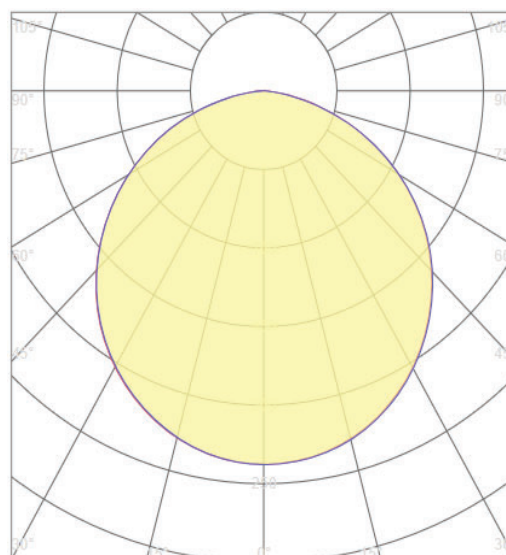

Product Data Sheet

INDOOR LIGHTING

DISC 4 60W

CODE: 2026270

Product Features

Electrical

Power: 60Watt

Voltage: 180-265V AC ~ 50/60Hz

Power Factor: >0.95

Electrical Protection: Class I

Surge Protection: --

Dimmability: NO

Switch Cycle: 30000 times

Material Characteristics

IP Class: IP20

IK Class: -

Material: Aluminium+Metal-Sheet Body + PVC Diffusor

Ambient Temperature: -20°C<ta<+40°C

Body Color: WHITE+BLACK

Product Size: 400x400xH45mm

Lighting

Lumen: 3600 Lm

Luminaire efficacy: 60 Lm/W

Colour Temperature: 3XCCT

Beam Angle: 120°

CRI : Ra >80

Lifetime; 30000 Hours

EEL : G

Packing Informations

Pieces/Outbox: 5

Outbox Size: 660x460x480 mm

Outbox G.W.: 13 Kg

Outbox Volume: 0,1457 m³

Unit Weight: 2600 gr

Barcode : 6972538048615

Technical Drawing

VITO EUROPE

102 Iztochna Tangenta str. 4th Floor

P.C. 1528, Sofia/Bulgaria

Phone: +359 2 4341575

E-mail: info@vitoeurope.com

www.vitolighting.com