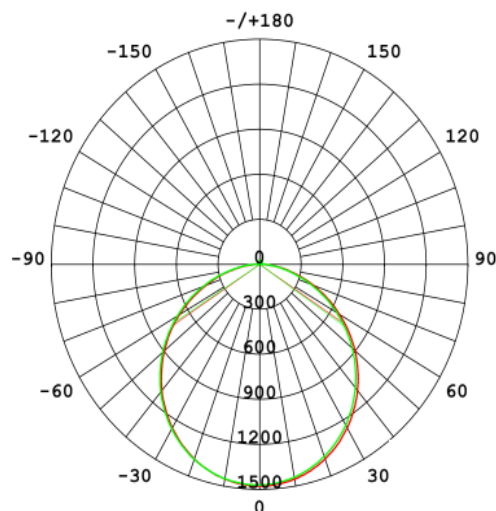

IP Class: IP20
IK Class: -
Material: Aluminium+Metal-Sheet Body + PVC Diffusor
Ambient Temperature: -20°C<ta<+40°C
Body Color: WHITE
Product Size (mm): 480x400xH70

Technical Drawing

Lighting

Lumen (Lm): 3840
Luminaire efficacy (Lm/W): 60
Colour Temperature: 3CCT
Beam Angle: 120°
CRI: Ra >80
Lifetime (Hours): 30000
EEL : G

Packing Informations

Pieces/Outbox: 5
Outbox Size (mm): 670x470x555
Outbox G.W. (Kg): 13,5
Outbox Volume (m³): 0,1748
Unit Weight (Gr): 2700
Barcode : 6972538048622

Light Distribution Curve

System Definition: VT/RING 64/480x400xH70/64W/3CCT-DIP/WHT