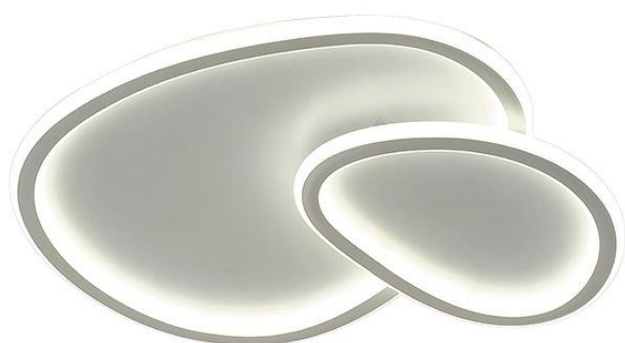

Product Data Sheet

INDOOR LIGHTING

RING 64 64W

CODE: 2026280

Area of application

Decorative LED Ceiling Fixture with 3xCCT function to be controlled by a DIP-switch. For surface and pendant installation in indoor decorative lighting applications. Ceilings of corridors and rooms in homes, hotels, shopping malls, commercial areas..

Product Advantages

RING 64 is a decorative ceiling fixture model with 3xCCT function with a DIP switch inside. equipped with backlit technology of SANAN LED sources. arrangement with 3 position switch for ranging the color temperature between 3000K, 4000K or 6000K.

Intended for surface installation. Housing of aluminum board electrostatically painted with sandblasted finishing in sand white. Difusser made by PVC.

Product Data Sheet

INDOOR LIGHTING

RING 64 64W

CODE: 2026280

IP Class: IP20
IK Class: -
Material: Aluminium+Metal-Sheet Body + PVC Diffusor
Ambient Temperature: -20°C<ta<+40°C
Body Color: WHITE
Product Size (mm): 480x400xH70

Technical Drawing

Lighting

Lumen (Lm): 3840
Luminaire efficacy (Lm/W): 60
Colour Temperature: 3CCT
Beam Angle: 120°
CRI: Ra >80
Lifetime (Hours): 30000
EEL : G