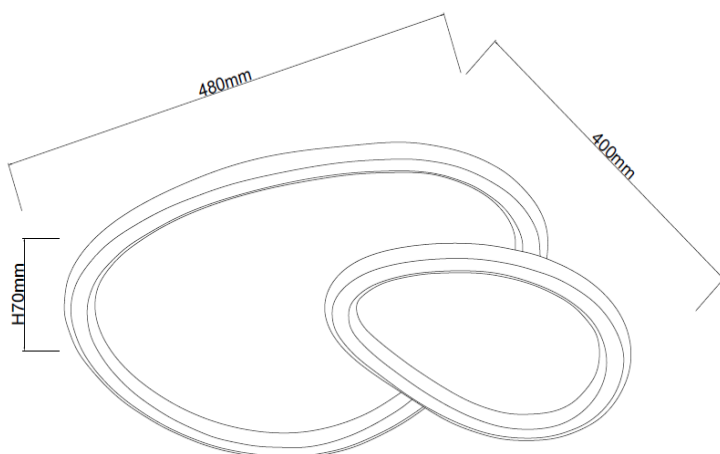

IP Class: IP20
IK Class: -
Material: Aluminium+Metal-Sheet Body + PVC Diffusor
Ambient Temperature: -20°C<ta<+40°C
Body Color: WHITE
Product Size (mm): 480x400xH70

Technical Drawing

Lighting

Lumen (Lm): 3840
Luminaire efficacy (Lm/W): 60
Colour Temperature: 3CCT
Beam Angle: 120°
CRI: Ra >80
Lifetime (Hours): 30000
EEL : G

Packing Informations

Pieces/Outbox: 5
Outbox Size (mm): 670x470x555
Outbox G.W. (Kg): 13,5
Outbox Volume (m³): 0,1748
Unit Weight (Gr): 2700
Barcode : 6972538048622

Light Distribution Curve

System Definition: VT/RING 64/480x400xH70/64W/3CCT-DIP/WHT