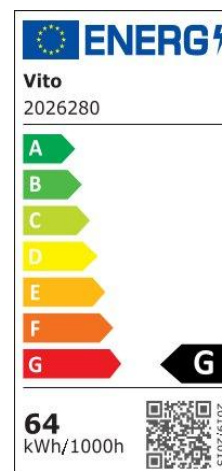

Product Data Sheet

INDOOR LIGHTING

RING 64 64W

CODE: 2026280

Area of application

Decorative LED Ceiling Fixture with 3xCCT function to be controlled by a DIP-switch. For surface and pendant installation in indoor decorative lighting applications. Ceilings of corridors and rooms in homes, hotels, shopping malls, commercial areas..

Product Features

Electrical

Power (Watt): 64
Voltage: 180-265V AC ~ 50/60Hz
Power Factor: >0.95
Electrical Protection: Class I
Surge Protection: --
Dimmability: NO
Switch Cycle (Times): 30000

Material Characteristics

IP Class: IP20
IK Class: -
Material: Aluminium+Metal-Sheet Body + PVC Diffusor
Ambient Temperature: -20°C<ta<+40°C
Body Color: WHITE
Product Size (mm): 480x400xH70

Technical Drawing

Lighting

Lumen (Lm): 3840
Luminaire efficacy (Lm/W): 60
Colour Temperature: 3CCT
Beam Angle: 120°
CRI: Ra >80
Lifetime (Hours): 30000
EEL : G

Packing Informations

Pieces/Outbox: 5
Outbox Size (mm): 670x470x555
Outbox G.W. (Kg): 13,5
Outbox Volume (m³): 0,1748
Unit Weight (Gr): 2700
Barcode : 6972538048622

Light Distribution Curve

System Definition: VT/RING 64/480x400xH70/64W/3CCT-DIP/WHT