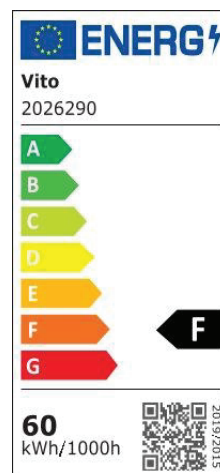

Product Data Sheet

INDOOR LIGHTING

FINESSE R4-45 60W

CODE: 2026290

Area of application

Decorative LED Ceiling Fixture with 3xCCT function to be controlled by a DIP-switch. For surface and pendant installation in indoor decorative lighting applications. Ceilings of Corridors/Rooms in home, shopping malls, commercial areas..

Product Data Sheet

INDOOR LIGHTING

FINESSE R4-45 60W

CODE: 2026290

Product Features

Electrical

Power: 60Watt
Voltage: 180-265V AC ~ 50/60Hz
Power Factor: >0.95
Electrical Protection: Class I
Surge Protection: --
Dimmability: NO
Switch Cycle: 30000 times

Material Characteristics

IP Class: IP20
IK Class: -
Material: Aluminium+Metal-Sheet Body + PVC Diffusor
Ambient Temperature: -20°C<ta<+40°C
Body Color: WHITE
Product Size: ϕ 480xH50mm

Technical Drawing

Lighting

Lumen: 4800 Lm
Luminaire efficacy: 80 Lm/W
Colour Temperature: 3XCCT
Beam Angle: 120°
CRI : Ra >80
Lifetime; 30000 Hours
EEL : F

Packing Informations

Pieces/Outbox: 5
Outbox Size: 570x550x555 mm
Outbox G.W.: 16,05 Kg
Outbox Volume: 0,174 m ³
Unit Weight: 3210 gr
Barcode : 6972538048639