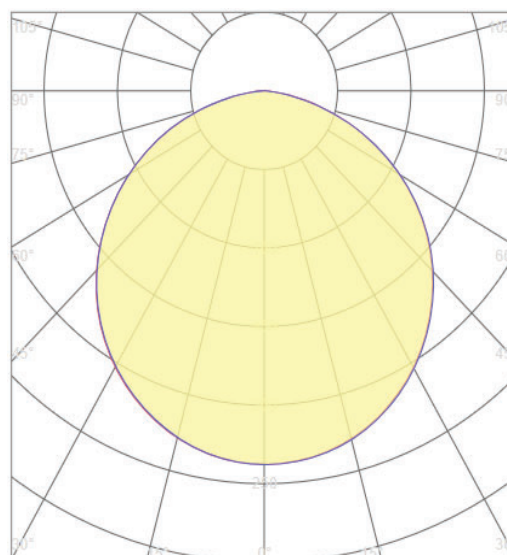

Light Distribution Curve

VITO EUROPE

102 Iztochna Tangenta str. 4th Floor

P.C. 1528, Sofia/Bulgaria

Phone: +359 2 4341575

E-mail: info@vitoeuropa.com

www.vitolighting.com