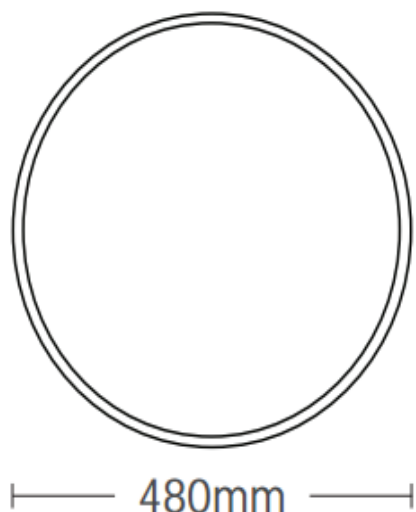

Material Characteristics

IP Class: IP20
IK Class: -
Material: Aluminium+Metal-Sheet Body + PVC Diffusor
Ambient Temperature: -20°C<ta<+40°C
Body Color: WHITE
Product Size: ϕ 480xH50mm

Technical Drawing

Lighting

Lumen: 4800 Lm
Luminaire efficacy: 80 Lm/W
Colour Temperature: 3XCCT
Beam Angle: 120°
CRI : Ra >80
Lifetime; 30000 Hours
EEL : F

Packing Informations

Pieces/Outbox: 5
Outbox Size: 570x550x555 mm
Outbox G.W.: 16,05 Kg
Outbox Volume: 0,174 m ³
Unit Weight: 3210 gr
Barcode : 6972538048639