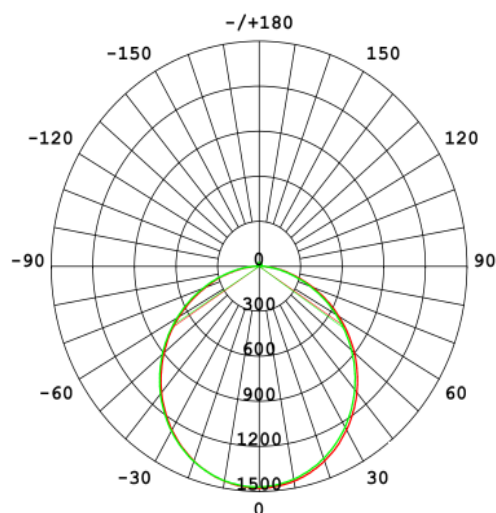

Light Distribution Curve

System Definition: VT/FINESSE D-45/ ϕ 500xH70/45W/3CCT-DIP/BLC

VITO EUROPE

102 Iztochna Tangenta str. 4th Floor

P.C. 1528, Sofia/Bulgaria

Phone: +359 2 4341575

E-mail: info@vitoeurope.com

www.vitolighting.com