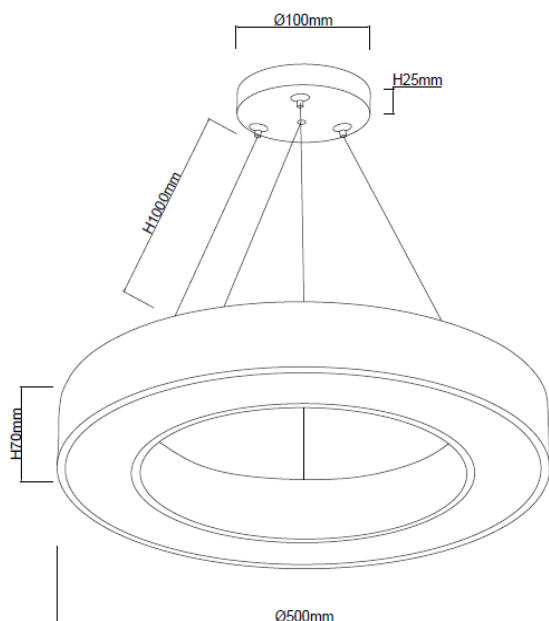

Product Data Sheet

INDOOR LIGHTING

FINESSE D-45 45W

CODE: 2026300

Product Features

Electrical

Power (Watt): 45
Voltage: 180-265V AC ~ 50/60Hz
Power Factor: >0.95
Electrical Protection: Class I
Surge Protection: --
Dimmability: NO
Switch Cycle (Times): 30000

Material Characteristics

IP Class: IP20
IK Class: -
Material: Metal-Sheet Body + PVC Diffusor
Ambient Temperature: -20°C<ta<+40°C
Body Color: BLACK
Product Size (mm): ϕ500xH70

Technical Drawing

Lighting

Lumen (Lm): 3600
Luminaire efficacy (Lm/W): 80
Colour Temperature: 3CCT
Beam Angle: 120°
CRI: Ra >80
Lifetime (Hours): 30000
EEL : F

Packing Informations

Pieces/Outbox: 5
Outbox Size (mm): 550x490x565
Outbox G.W. (Kg): 13,4
Outbox Volume (m³): 0,1523
Unit Weight (Gr): 2680
Barcode : 6972538048646