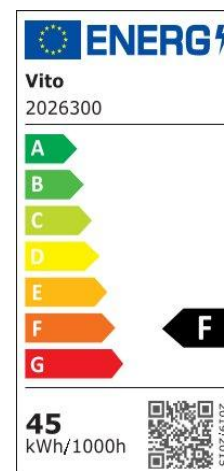

Product Data Sheet

INDOOR LIGHTING

FINESSE D-45 45W

CODE: 2026300

Area of application

Decorative LED Ceiling Fixture with 3xCCT function to be controlled by a DIP-switch. For surface and pendant installation in indoor decorative lighting applications. Ceilings of corridors and rooms in homes, hotels, shopping malls, commercial areas..

Product Advantages

FINESSE D-45 is a decorative ceiling fixture model with 3xCCT function with a DIP switch inside. equipped with backlit technology of LED sources arrangement with 3 position switch for ranging the color temperature between 3000K, 4000K or 6000K. Intended for surface or suspended installation, suspension set must be ordered separately (HSR). Housing of aluminum board electrostatically painted with sandblasted finishing in sand black & sand white. PS difusser.