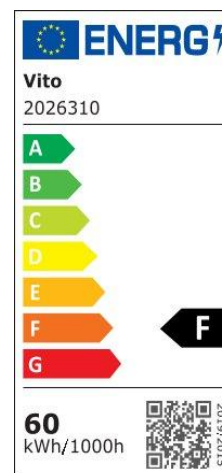

Product Data Sheet

INDOOR LIGHTING

FINESSE D-60 60W

CODE: 2026310

Area of application

Decorative LED Ceiling Fixture with 3xCCT function to be controlled by a remote controller inside.

For surface and pendant installation in indoor decorative lighting applications.

Product Data Sheet

INDOOR LIGHTING

FINESSE D-60 60W

CODE: 2026310

Product Features

Electrical

Power (Watt): 60
Voltage: 180-265V AC ~ 50/60Hz
Power Factor: >0.95
Electrical Protection: Class I
Surge Protection: --
Dimmability: yes
Switch Cycle (Times): 30000

Material Characteristics

IP Class: IP20
IK Class: -
Material: Metal-Sheet Body + PVC Diffusor
Ambient Temperature: -20°C<ta<+40°C
Body Color: BLACK
Product Size (mm): $\phi 600 \times H70$

Technical Drawing

Lighting

Lumen (Lm): 4800
Luminaire efficacy (Lm/W): 80
Colour Temperature: 3CCT
Beam Angle: 120°
CRI: Ra >80
Lifetime (Hours): 30000
EEL : F

Packing Informations

Pieces/Outbox: 1
Outbox Size (mm): 650x650x120
Outbox G.W. (Kg): 3,2
Outbox Volume (m³): 0,0507
Unit Weight (Gr): 3200
Barcode : 6972538048653