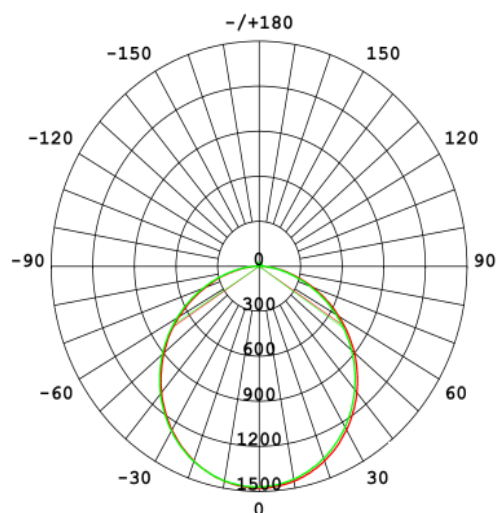

Light Distribution Curve

System Definition: VT/FINESSE D-60/ $\phi 600 \times H70$ /60W/DIMM.+MOBILE/BLC

VITO EUROPE
102 Iztochna Tangenta str. 4th Floor
P.C. 1528, Sofia/Bulgaria
Phone: +359 2 4341575
E-mail: info@vitoeurope.com

www.vitolighting.com