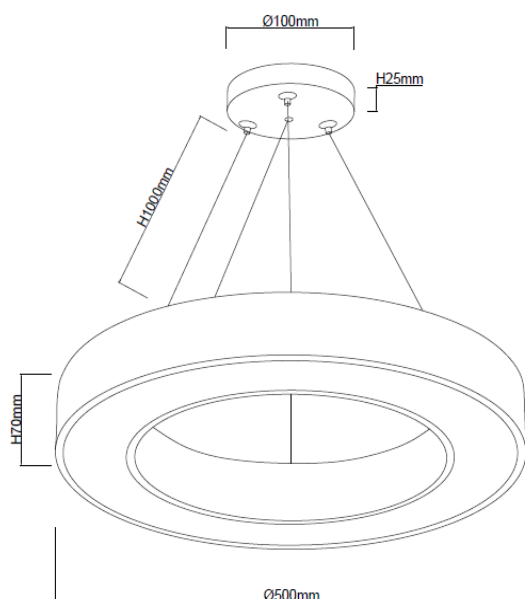

Product Data Sheet

INDOOR LIGHTING

FINESSE D-60 60W

CODE: 2026310

Area of application

Decorative LED Ceiling Fixture with 3xCCT function to be controlled by a remote controller inside.

For surface and pendant installation in indoor decorative lighting applications.

Product Data Sheet

INDOOR LIGHTING

FINESSE D-60 60W

CODE: 2026310

Product Features

Electrical

Power (Watt): 60
Voltage: 180-265V AC ~ 50/60Hz
Power Factor: >0.95
Electrical Protection: Class I
Surge Protection: --
Dimmability: yes
Switch Cycle (Times): 30000

Material Characteristics

IP Class: IP20
IK Class: -
Material: Metal-Sheet Body + PVC Diffusor
Ambient Temperature: -20°C<ta<+40°C
Body Color: BLACK
Product Size (mm): $\phi 600 \times H70$

Technical Drawing

Lighting

Lumen (Lm): 4800
Luminaire efficacy (Lm/W): 80
Colour Temperature: 3CCT
Beam Angle: 120°
CRI: Ra >80
Lifetime (Hours): 30000
EEL : F

Packing Informations

Pieces/Outbox: 1
Outbox Size (mm): 650x650x120
Outbox G.W. (Kg): 3,2
Outbox Volume (m³): 0,0507
Unit Weight (Gr): 3200
Barcode : 6972538048653