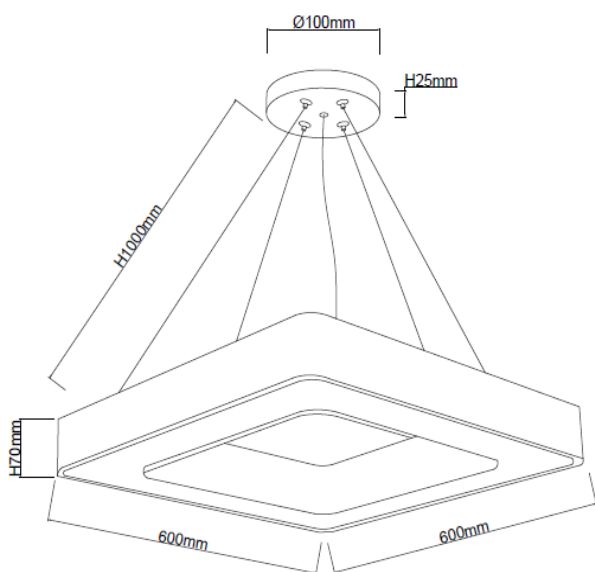

Material Characteristics

IP Class: IP20
IK Class: -
Material: Metal-Sheet Body + PVC Diffusor
Ambient Temperature: -20°C<ta<+40°C
Body Color: BLACK
Product Size (mm): 600x600xH70

Technical Drawing

Lighting

Lumen (Lm): 4800
Luminaire efficacy (Lm/W): 80
Colour Temperature: 3CCT
Beam Angle: 120°
CRI: Ra >80
Lifetime (Hours): 30000
EEL : F

Packing Informations

Pieces/Outbox: 1
Outbox Size (mm): 650x650x120
Outbox G.W. (Kg): 3,74
Outbox Volume (m³): 0,0507
Unit Weight (Gr): 3740
Barcode : 6972538048677