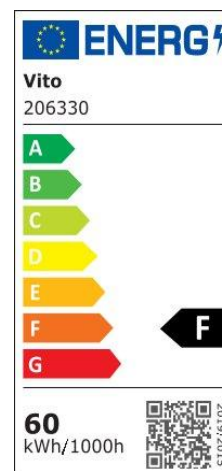

Product Data Sheet

INDOOR LIGHTING

FINESSE F-60 60W

CODE: 2026330

Area of application

Decorative LED Ceiling Fixture with 3x CCT function to be controlled by a remote controller inside.

For surface and pendant installation in indoor decorative lighting applications.

Product Data Sheet

INDOOR LIGHTING

FINESSE F-60 60W

CODE: 2026330

Product Features

Electrical

Power (Watt): 60
Voltage: 180-265V AC ~ 50/60Hz
Power Factor: >0.95
Electrical Protection: Class I
Surge Protection: --
Dimmability: yes
Switch Cycle (Times): 30000

Material Characteristics

IP Class: IP20
IK Class: -
Material: Metal-Sheet Body + PVC Diffusor
Ambient Temperature: -20°C<ta<+40°C
Body Color: BLACK
Product Size (mm): 600x600xH70

Technical Drawing

Lighting

Lumen (Lm): 4800
Luminaire efficacy (Lm/W): 80
Colour Temperature: 3CCT
Beam Angle: 120°
CRI: Ra >80
Lifetime (Hours): 30000
EEL : F

Packing Informations

Pieces/Outbox: 1
Outbox Size (mm): 650x650x120
Outbox G.W. (Kg): 3,74
Outbox Volume (m³): 0,0507
Unit Weight (Gr): 3740
Barcode : 6972538048677