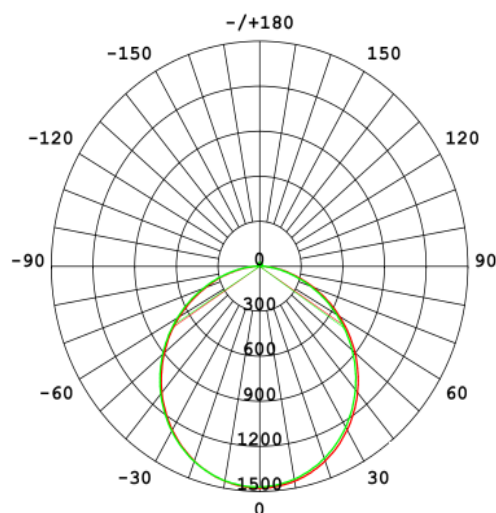

Light Distribution Curve

System Definition: VT/FINESSE F-60/600x600xH70/60W/DIMM.+MOBILE/BLC

VITO EUROPE
102 Iztochna Tangenta str. 4th Floor
P.C. 1528, Sofia/Bulgaria
Phone: +359 2 4341575
E-mail: info@vitoeurope.com

www.vitolighting.com