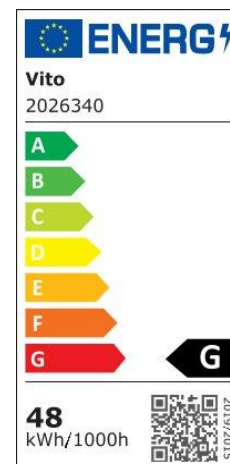

Product Data Sheet

INDOOR LIGHTING

DUO 48W

CODE: 2026340

Area of application

DECORATIVE CEILING FIXTURES

Product Advantages

DUO is a decorative ceiling fixture model with 3xCCT function with a DIP switch inside. DUO is a pendant lighting fixture with 2 circles, equipped with backlit technology of SANAN LED sources arrangement with 3 position switch for ranging the color temperature between 3000K, 4000K or 6000K. Housing of aluminum board & metal sheet electrostatically painted with sand blasted finishing in sand white & black. Difusser made by PVC.

Product Data Sheet

INDOOR LIGHTING

DUO 48W

CODE: 2026340

Product Features

Electrical

Power: 48Watt

Voltage: 180-265V AC ~ 50/60Hz

Power Factor: >0.95

Electrical Protection: Class I

Surge Protection: --

Dimmability: NO

Switch Cycle: 30000 times

Material Characteristics

IP Class: IP20

IK Class: -

Material: Aluminium+Metal-Sheet Body + PVC Diffusor

Ambient Temperature: -20°C<ta<+40°C

Body Color: BLACK

Product Size: ϕ 400+600mm

Lighting

Lumen: 2880 Lm

Luminaire efficacy: 60 Lm/W

Colour Temperature: 3XCCT