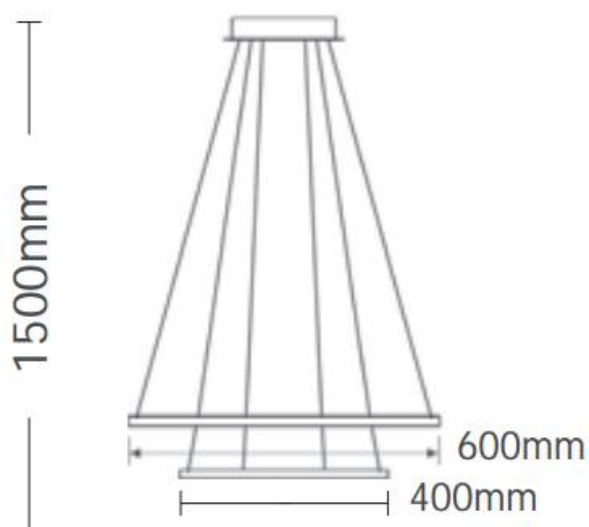

Material: Aluminium+Metal-Sheet Body + PVC Diffusor

Ambient Temperature: -20°C<ta<+40°C

Body Color: BLACK

Product Size: ϕ 400+600mm

Lighting

Lumen: 2880 Lm

Luminaire efficacy: 60 Lm/W

Colour Temperature: 3XCCT

Beam Angle: 120°

CRI : Ra >80

Lifetime; 30000 Hours

EEL : G

Packing Informations

Pieces/Outbox: 5

Outbox Size: 680x400x700 mm

Outbox G.W.: 11,39 Kg

Outbox Volume: 0,1904 m³

Unit Weight: 2278 gr

Barcode : 6972538048684

Technical Drawing

VITO EUROPE

102 Iztochna Tangenta str. 4th Floor

P.C. 1528, Sofia/Bulgaria

Phone: +359 2 4341575