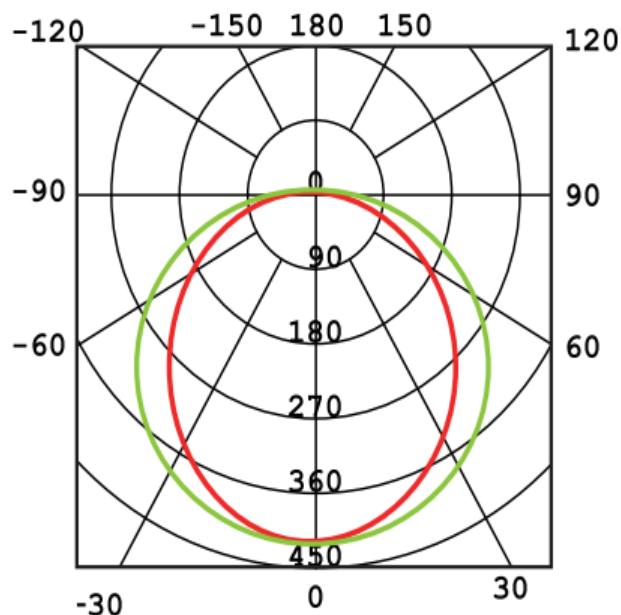

Product Data Sheet

INDOOR LIGHTING

DUO 48W

CODE: 2026340

Product Features

Electrical

Power: 48Watt

Voltage: 180-265V AC ~ 50/60Hz

Power Factor: >0.95

Electrical Protection: Class I

Surge Protection: --

Dimmability: NO

Switch Cycle: 30000 times

Material Characteristics

IP Class: IP20

IK Class: -

Material: Aluminium+Metal-Sheet Body + PVC Diffusor

Ambient Temperature: -20°C<ta<+40°C

Body Color: BLACK

Product Size: ϕ 400+600mm

Lighting

Lumen: 2880 Lm

Luminaire efficacy: 60 Lm/W

Colour Temperature: 3XCCT

Beam Angle: 120°

CRI : Ra >80

Lifetime; 30000 Hours

EEL : G

Packing Informations

Pieces/Outbox: 5

Outbox Size: 680x400x700 mm

Outbox G.W.: 11,39 Kg

Outbox Volume: 0,1904 m³

Unit Weight: 2278 gr

Barcode : 6972538048684

Technical Drawing

VITO EUROPE

102 Iztochna Tangenta str. 4th Floor

P.C. 1528, Sofia/Bulgaria

Phone: +359 2 4341575

E-mail: info@vitoeuropa.com

www.vitolighting.com