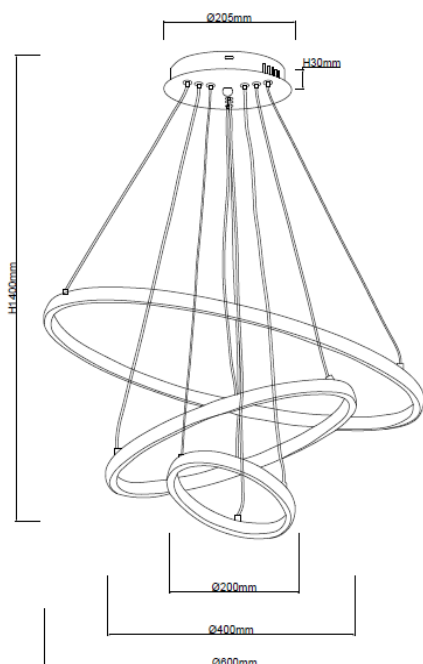

#### Material Characteristics

IP Class: IP20  
IK Class: -  
Material: Aluminium+Metal-Sheet Body + PVC Diffusor  
Ambient Temperature: -20°C<ta<+40°C  
Body Color: BLACK  
Product Size (mm):  $\phi 200+400+600$

#### Technical Drawing

#### Packing Informations

Pieces/Outbox: 5  
Outbox Size (mm): 680x400x700  
Outbox G.W. (Kg): 12,34  
Outbox Volume (m<sup>3</sup>): 0,1904  
Unit Weight (Gr): 2468  
Barcode : 6972538048691