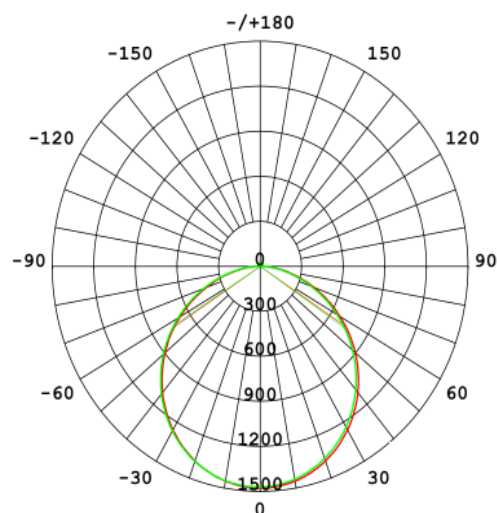

Light Distribution Curve

System Definition: VT/TRIO-1/ $\phi 200+400+600$ /56W/3CCT-DIP/BLC

VITO EUROPE
102 Iztochna Tangenta str. 4th Floor
P.C. 1528, Sofia/Bulgaria
Phone: +359 2 4341575
E-mail: info@vitoeuropa.com

www.vitolighting.com