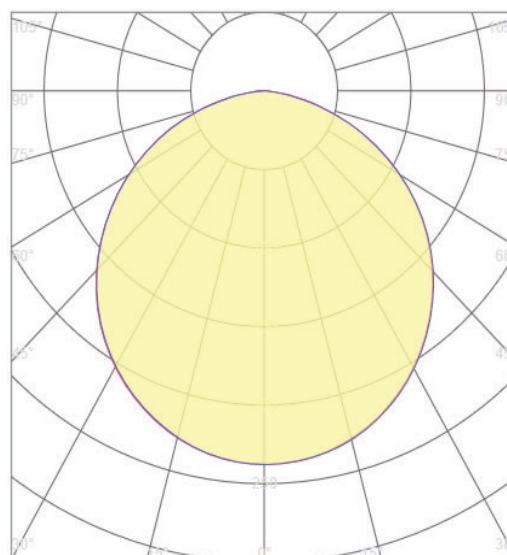

Luminaire efficacy: 60 Lm/W

Colour Temperature: 3XCCT

Beam Angle: 120°

CRI : Ra >80

Lifetime; 30000 Hours

EEL : G

Packing Informations

Pieces/Outbox: 5

Outbox Size: 620x530x535 mm

Outbox G.W.: 10,6 Kg

Outbox Volume: 0,1758 m³

Unit Weight: 2120 gr

Barcode : 6972538048714

Light Distribution Curve

VITO EUROPE

102 Iztochna Tangenta str. 4th Floor