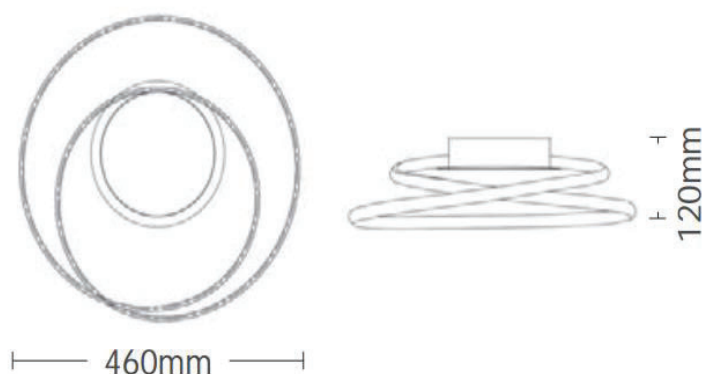

Product Data Sheet

INDOOR LIGHTING

RING 38 38W

CODE: 2026370

Area of application

DECORATIVE CEILING FIXTURES

Product Advantages

RING 38 is a decorative ceiling fixture model with 3x CCT function with a DIP switch inside. equipped with backlit technology

IK Class: -

Material: Aluminium+Metal-Sheet Body + PVC Diffusor

Ambient Temperature: -20°C<ta<+40°C

Body Color: BLACK

Product Size: ϕ 460xH120mm

Technical Drawing

Lighting

Lumen: 2280 Lm

Luminaire efficacy: 60 Lm/W

Colour Temperature: 3XCCT

Beam Angle: 120°

CRI : Ra >80

Lifetime; 30000 Hours

EEL : G

Packing Informations

Pieces/Outbox: 5

Outbox Size: 620x530x535 mm

Outbox G.W.: 10,6 Kg

Outbox Volume: 0,1758 m³

Unit Weight: 2120 gr

Barcode : 6972538048714

Light Distribution Curve

VITO EUROPE

102 Iztochna Tangenta str. 4th Floor