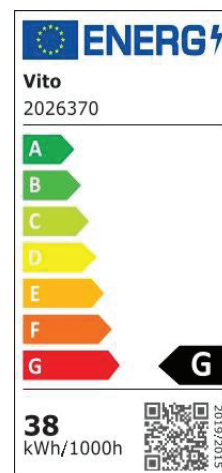

Product Data Sheet

INDOOR LIGHTING

RING 38 38W

CODE: 2026370

Area of application

DECORATIVE CEILING FIXTURES

Product Advantages

RING 38 is a decorative ceiling fixture model with 3x CCT function with a DIP switch inside. equipped with backlit technology

Voltage: 180-265V AC ~ 50/60Hz

Power Factor: >0.95

Electrical Protection: Class I

Surge Protection: --

Dimmability: NO

Switch Cycle: 30000 times

Material Characteristics

IP Class: IP20

IK Class: -

Material: Aluminium+Metal-Sheet Body + PVC Diffusor

Ambient Temperature: -20°C<ta<+40°C

Body Color: BLACK

Product Size: ϕ 460xH120mm

Technical Drawing

Lighting

Lumen: 2280 Lm

Luminaire efficacy: 60 Lm/W

Colour Temperature: 3XCCT

Beam Angle: 120°

CRI : Ra >80

Lifetime; 30000 Hours

EEL : G

Packing Informations

Pieces/Outbox: 5