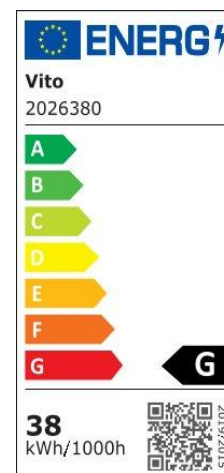

Product Data Sheet

INDOOR LIGHTING

RING 38 38W

CODE: 2026380

Area of application

DECORATIVE CEILING FIXTURES

Product Advantages

RING 38 is a decorative ceiling fixture model with 3xCCT function with a DIP switch inside. equipped with backlit technology of SANAN LED sources. arrangement with 3 position switch for ranging the color temperature between 3000K, 4000K or 6000K.

Product Features

Electrical

Power: 38Watt
Voltage: 180-265V AC ~ 50/60Hz
Power Factor: >0.95
Electrical Protection: Class I
Surge Protection: --
Dimmability: NO
Switch Cycle: 30000 times

Material Characteristics

IP Class: IP20
IK Class: -
Material: Aluminium+Metal-Sheet Body + PVC Diffusor
Ambient Temperature: -20°C<ta<+40°C
Body Color: WHITE
Product Size: ϕ 460xH120mm

Technical Drawing

Lighting

Lumen: 2280 Lm
Luminaire efficacy: 60 Lm/W
Colour Temperature: 3XCCT
Beam Angle: 120°
CRI : Ra >80
Lifetime; 30000 Hours
EEL : G

Packing Informations

Pieces/Outbox: 5
Outbox Size: 620x530x535 mm
Outbox G.W.: 10,6 Kg
Outbox Volume: 0,1758 m³
Unit Weight: 2120 gr
Barcode : 6972538048721

Light Distribution Curve

System Definition: VT/RING 38/ ϕ 460*H120/38W/3XCCT-DIP/WHT