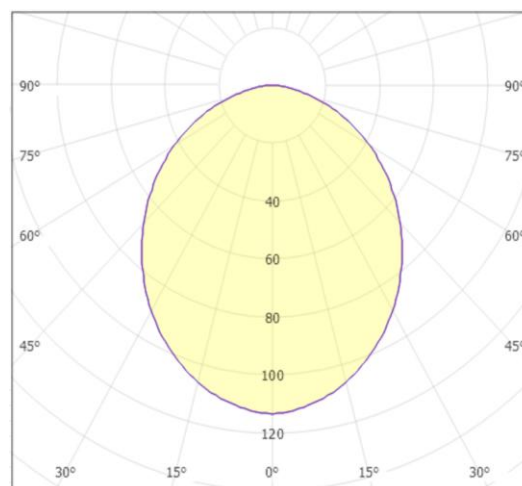

IP Class: IP20
IK Class: -
Material: Aluminium+Metal-Sheet Body + PVC Diffusor
Ambient Temperature: -20°C<ta<+40°C
Body Color: WHITE
Product Size: ϕ 460xH120mm

Technical Drawing

Lighting

Lumen: 2280 Lm
Luminaire efficacy: 60 Lm/W
Colour Temperature: 3XCCT
Beam Angle: 120°
CRI : Ra >80
Lifetime; 30000 Hours
EEL : G

Packing Informations

Pieces/Outbox: 5
Outbox Size: 620x530x535 mm
Outbox G.W.: 10,6 Kg
Outbox Volume: 0,1758 m³
Unit Weight: 2120 gr
Barcode : 6972538048721

Light Distribution Curve

System Definition: VT/RING 38/ ϕ 460*H120/38W/3XCCT-DIP/WHT