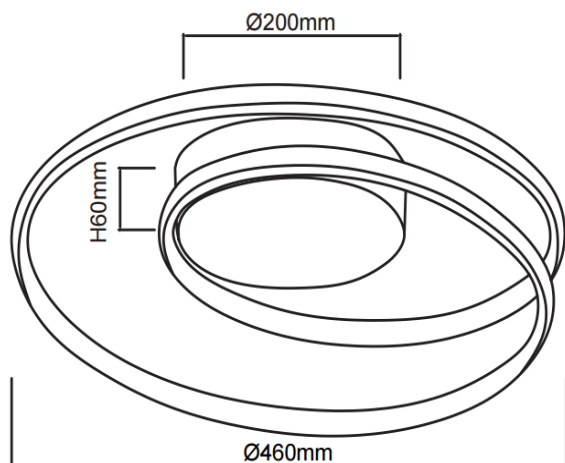

IP Class: IP20
IK Class: -
Material: Aluminium+Metal-Sheet Body + PVC Diffusor
Ambient Temperature: -20°C<ta<+40°C
Body Color: WHITE
Product Size: ϕ 460xH120mm

Technical Drawing

Lighting

Lumen: 2280 Lm
Luminaire efficacy: 60 Lm/W
Colour Temperature: 3XCCT
Beam Angle: 120°
CRI : Ra >80
Lifetime; 30000 Hours
EEL : G

Packing Informations

Pieces/Outbox: 5
Outbox Size: 620x530x535 mm
Outbox G.W.: 10,6 Kg
Outbox Volume: 0,1758 m³
Unit Weight: 2120 gr
Barcode : 6972538048721

Light Distribution Curve

System Definition: VT/RING 38/ ϕ 460*H120/38W/3XCCT-DIP/WHT