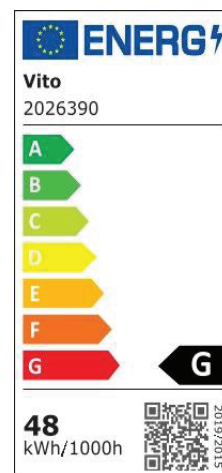

## INDOOR LIGHTING

WAVE 48W

CODE: 2026390

### Material Characteristics

IP Class: IP20

IK Class: -

Material: Aluminium+Metal-Sheet Body + PVC Diffusor

Ambient Temperature: -20°C<ta<+40°C

Body Color: BLACK

Product Size:  $\phi$ 600xH180mm