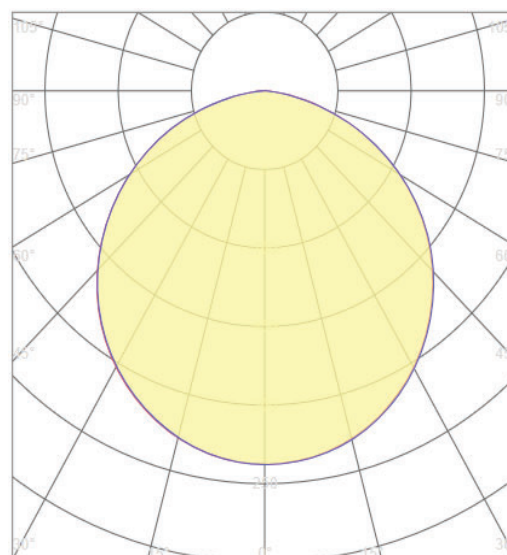

Light Distribution Curve

VITO EUROPE

102 Iztochna Tangenta str. 4th Floor

P.C. 1528, Sofia/Bulgaria

Phone: +359 2 4341575

E-mail: info@vitoeurope.com

www.vitolighting.com