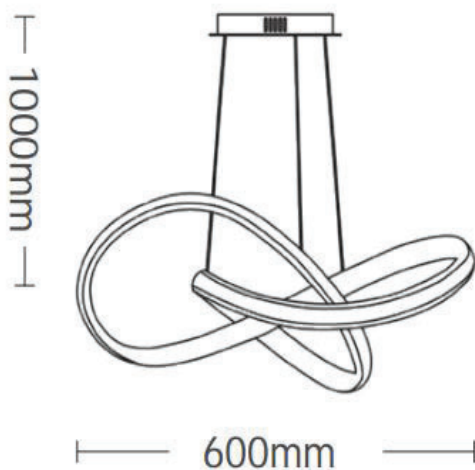

### Material Characteristics

IP Class: IP20

IK Class: -

Material: Aluminium+Metal-Sheet Body + PVC Diffusor

Ambient Temperature: -20°C<ta<+40°C

Body Color: BLACK

Product Size:  $\phi$ 600xH180mm

### Technical Drawing

### Packing Informations

Pieces/Outbox: 1

Outbox Size: 670x670x200 mm

Outbox G.W.: 2,25 Kg

Outbox Volume: 0,0898 m<sup>3</sup>

Unit Weight: 2250 gr

Barcode : 6972538048738