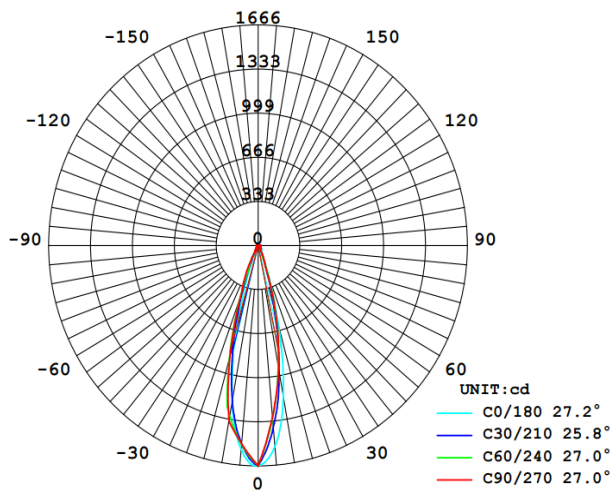

IP Class: IP20
IK Class: -
Material: PC
Ambient Temperature: -25°C<ta<+50°C
Body Color: BLACK
Product Size: Ø35x29mm

Technical Drawing

Lighting

Lumen: 75 Lm
Luminaire efficacy: 75 Lm/W
Colour Temperature: 3000K (WARM WHITE)
Beam Angle: 30°
CRI : Ra >80
Lifetime; 25000 Hours
EEL : F

Packing Informations

Pieces/Outbox: 100
Outbox Size: 570x170x290 mm
Outbox G.W.: 2,8 Kg
Outbox Volume: 0,0281 m³
Unit Weight: 28 gr
Barcode : 6972538049568

Light Distribution Curve

VITO EUROPE

102 Iztochna Tangenta str. 4th Floor