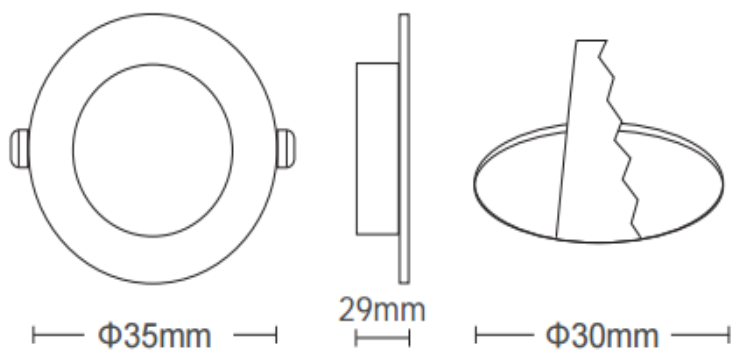

IP Class: IP20
IK Class: -
Material: PC
Ambient Temperature: -25°C<ta<+50°C
Body Color: BLACK
Product Size: Ø35x29mm

Technical Drawing

Lighting

Lumen: 75 Lm
Luminaire efficacy: 75 Lm/W
Colour Temperature: 3000K (WARM WHITE)
Beam Angle: 30°
CRI : Ra >80
Lifetime; 25000 Hours
EEL : F

Packing Informations

Pieces/Outbox: 100
Outbox Size: 570x170x290 mm
Outbox G.W.: 2,8 Kg
Outbox Volume: 0,0281 m³
Unit Weight: 28 gr
Barcode : 6972538049568

Light Distribution Curve

VITO EUROPE

102 Iztochna Tangenta str. 4th Floor