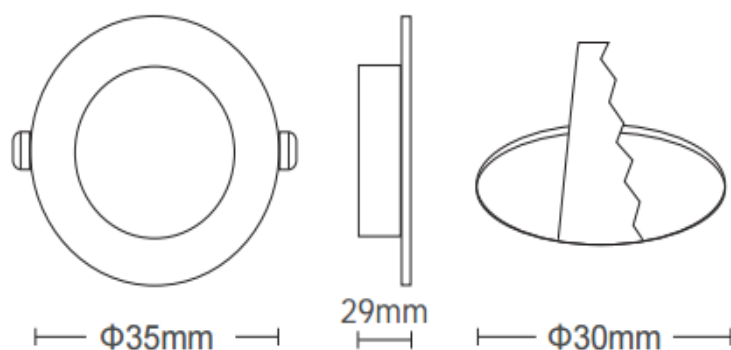

IP Class: IP20
IK Class: -
Material: PC
Ambient Temperature: -25°C<ta<+50°C
Body Color: BLACK
Product Size: Ø35x29mm

Technical Drawing

Lighting

Lumen: 75 Lm
Luminaire efficacy: 75 Lm/W
Colour Temperature: 4000K (NATURAL WHITE)
Beam Angle: 30°
CRI : Ra >80
Lifetime; 25000 Hours
EEL : F

Packing Informations

Pieces/Outbox: 100
Outbox Size: 570x170x290 mm
Outbox G.W.: 2,8 Kg
Outbox Volume: 0,0281 m ³
Unit Weight: 28 gr
Barcode : 6972538049575

Light Distribution Curve

VITO EUROPE

102 Iztochna Tangenta str. 4th Floor