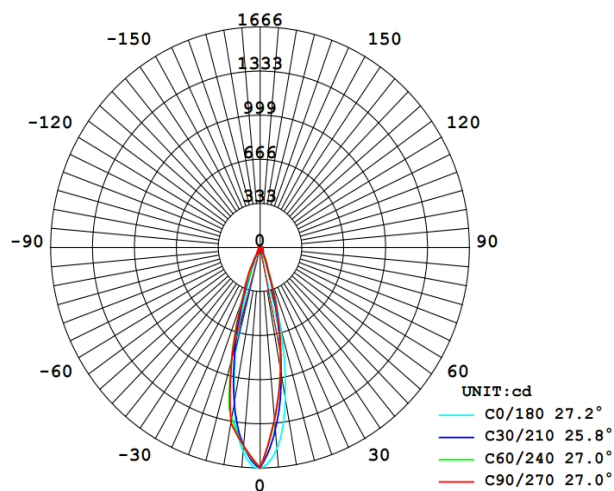

IP Class: IP20
IK Class: -
Material: PC
Ambient Temperature: -25°C<ta<+50°C
Body Color: BLACK
Product Size: Ø35x29mm

Technical Drawing

Lighting

Lumen: 75 Lm
Luminaire efficacy: 75 Lm/W
Colour Temperature: 4000K (NATURAL WHITE)
Beam Angle: 30°
CRI : Ra >80
Lifetime; 25000 Hours
EEL : F

Packing Informations

Pieces/Outbox: 100
Outbox Size: 570x170x290 mm
Outbox G.W.: 2,8 Kg
Outbox Volume: 0,0281 m ³
Unit Weight: 28 gr
Barcode : 6972538049575

Light Distribution Curve

VITO EUROPE

102 Iztochna Tangenta str. 4th Floor