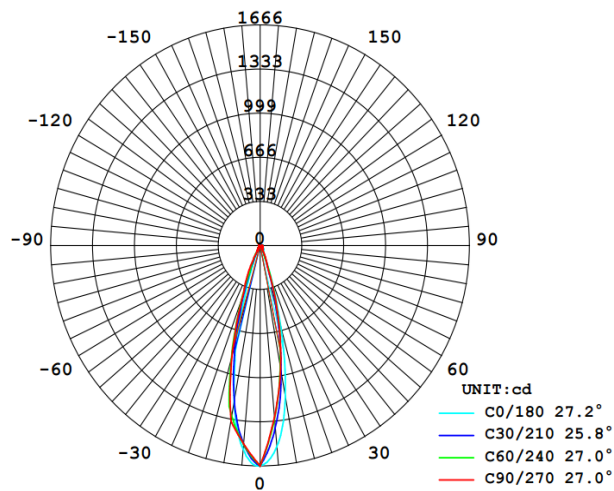

IP Class: IP20
IK Class: -
Material: Aluminum
Ambient Temperature: -25°C<ta<+50°C
Body Color: mat chrome
Product Size: Ø40x26mm

Technical Drawing

Lighting

Lumen: 225 Lm
Luminaire efficacy: 75 Lm/W
Colour Temperature: 4000K (NATURAL WHITE)
Beam Angle: 30°
CRI : Ra >80
Lifetime; 25000 Hours
EEL : F

Packing Informations

Pieces/Outbox: 50
Outbox Size: 350x250x280 mm
Outbox G.W.: 3,3 Kg
Outbox Volume: 0,0245 m ³
Unit Weight: 66 gr
Barcode : 6972538049599

Light Distribution Curve

VITO EUROPE

102 Iztochna Tangenta str. 4th Floor