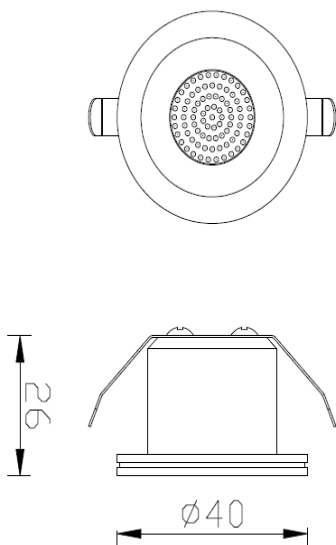

IP Class: IP20
IK Class: -
Material: Aluminum
Ambient Temperature: -25°C<ta<+50°C
Body Color: mat chrome
Product Size: Ø40x26mm

Technical Drawing

Lighting

Lumen: 225 Lm
Luminaire efficacy: 75 Lm/W
Colour Temperature: 4000K (NATURAL WHITE)
Beam Angle: 30°
CRI : Ra >80
Lifetime; 25000 Hours
EEL : F

Packing Informations

Pieces/Outbox: 50
Outbox Size: 350x250x280 mm
Outbox G.W.: 3,3 Kg
Outbox Volume: 0,0245 m ³
Unit Weight: 66 gr
Barcode : 6972538049599

Light Distribution Curve

VITO EUROPE

102 Iztochna Tangenta str. 4th Floor