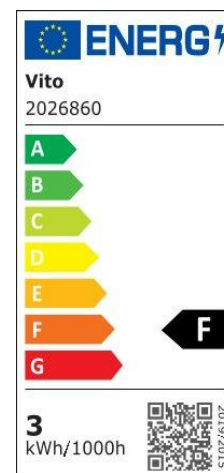

Product Data Sheet

INDOOR LIGHTING

ZANZI-M 3W

CODE: 2026860

Area of application

Round recessed LED spot light with full metal body.

For indoor LED lighting applications to be installed on ceilings of corridors/rooms in homes, shopping malls, commercial areas..

Product Advantages

ZANZI-M series metal body indoor LED spot lighting presents a quick and easy applications for your general spot lighting needs..