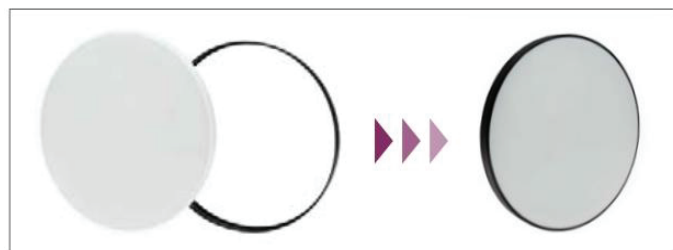

Product Data Sheet

INDOOR LIGHTING

SATURN 24W

CODE: 2027020

Area of application

CEILING LIGHT WITH 2 DIFFERENT COLOR RING
OPTIONS

Product Advantages

SATURN series LED Ceiling Fixtures presents a design flexibility with 2 different colors of rings in package.

Material: PP

Ambient Temperature: -20°C<ta<+40°C

Body Color: WHITE

Product Size: ϕ 330xH55mm

Technical Drawing

Lighting

Lumen: 2160 Lm

Luminaire efficacy: 90 Lm/W

Colour Temperature: 4000K (NATURAL WHITE)

Beam Angle: 120°

CRI : Ra >80

Lifetime; 25000 Hours

EEI : F

Packing Informations

Pieces/Outbox: 20

Outbox Size: 590x350x350 mm