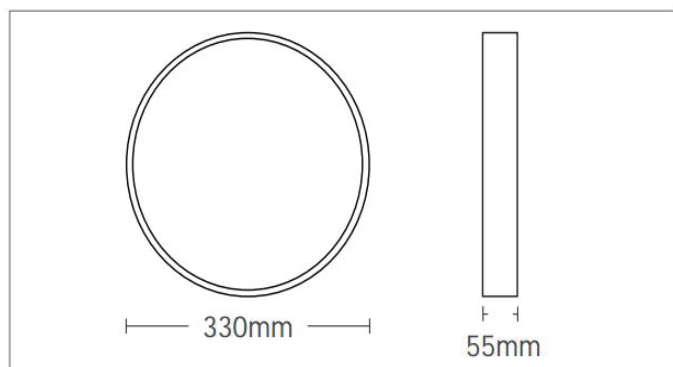

Material: PP

Ambient Temperature: -20°C<ta<+40°C

Body Color: WHITE

Product Size: ϕ 330xH55mm

Technical Drawing

Lighting

Lumen: 2160 Lm

Luminaire efficacy: 90 Lm/W

Colour Temperature: 4000K (NATURAL WHITE)

Beam Angle: 120°

CRI : Ra >80

Lifetime; 25000 Hours

EEI : F

Packing Informations

Pieces/Outbox: 20

Outbox Size: 590x350x350 mm

Outbox G.W.: 12,94 Kg

Outbox Volume: 0,0723 m³

Unit Weight: 647 gr

Barcode : 6972538049834

Light Distribution Curve

VITO EUROPE

102 Iztochna Tangenta str. 4th Floor

P.C. 1528, Sofia/Bulgaria