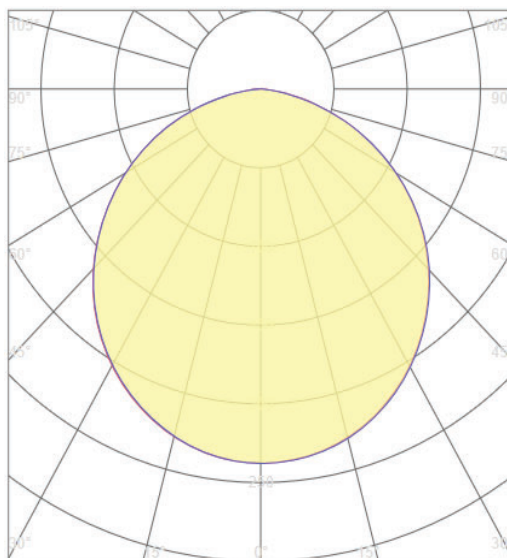

Material: PP

Ambient Temperature: -20°C<ta<+40°C

Body Color: WHITE

Product Size: ϕ 330xH55mm

Technical Drawing

Lighting

Lumen: 2160 Lm

Luminaire efficacy: 90 Lm/W

Colour Temperature: 4000K (NATURAL WHITE)

Beam Angle: 120°

CRI : Ra >80

Lifetime; 25000 Hours

EEI : F

Packing Informations

Pieces/Outbox: 20

Outbox Size: 590x350x350 mm

Outbox G.W.: 12,94 Kg

Outbox Volume: 0,0723 m³

Unit Weight: 647 gr

Barcode : 6972538049834

Light Distribution Curve

VITO EUROPE

102 Iztochna Tangenta str. 4th Floor

P.C. 1528, Sofia/Bulgaria